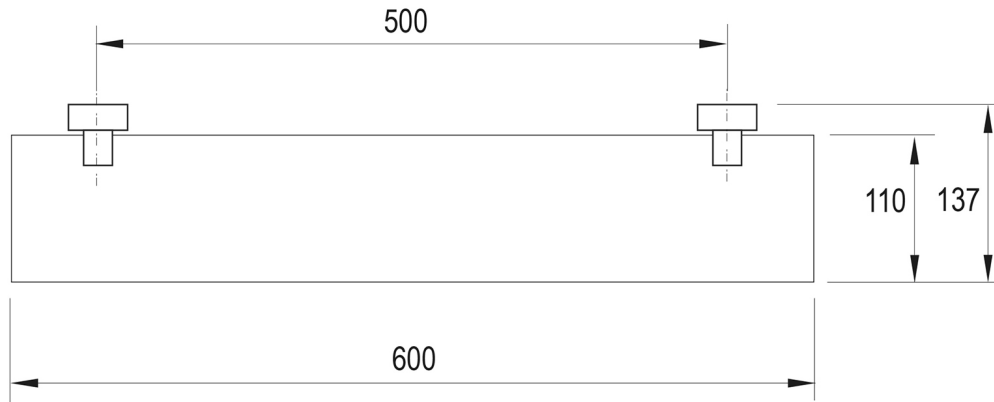

VIVID

VIVID GLASS SHELF

SPECIFICATIONS

AVAILABLE IN

VA896 CHR
Chrome

INFORMATION

MAINTENANCE AND CARE:

- All surfaces should be cleaned with mild liquid detergent or soap and water.
- Do not use cream cleaners or citrus based cleaning products, as they are abrasive.
- Use of unsuitable cleaning agents may damage the surface.
- Any damage caused in this way will not be covered by warranty.