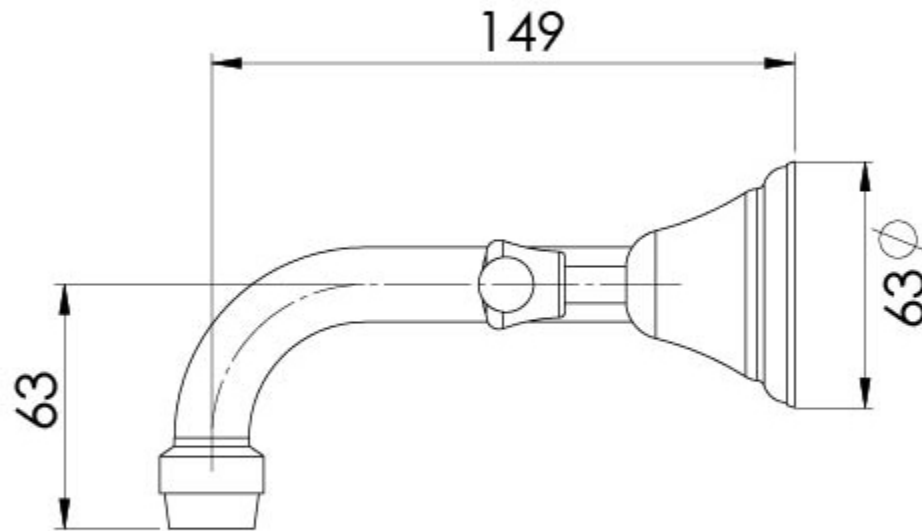

RHAPSODY

RHAPSODY LEVER BATH SET

SPECIFICATIONS

AVAILABLE IN

RL200 CHR
Chrome

INFORMATION

Temperature Rating
1 - 75°C

Pressure Rating
150 - 500kPa