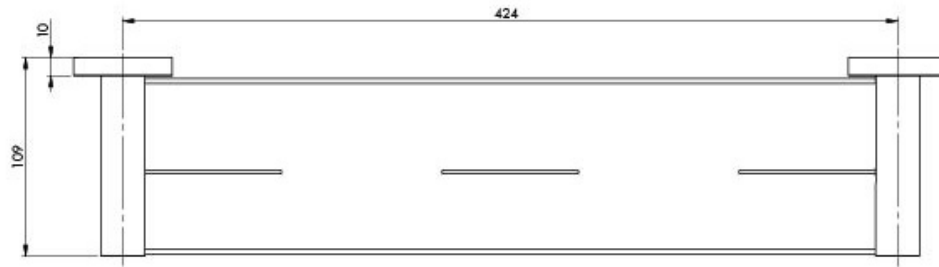

RADII

RADII METAL SHELF ROUND PLATE

SPECIFICATIONS

AVAILABLE IN

RA886 CHR
Chrome

RA886 BN
Brushed Nickel

RA886-31
Brushed Carbon

RA886 MB
Matte Black

RA886-12
Brushed Gold

INFORMATION

MAINTENANCE AND CARE:

- All surfaces should be cleaned with mild liquid detergent or soap and water.
- Do not use cream cleaners or citrus based cleaning products, as they are abrasive.
- Use of unsuitable cleaning agents may damage the surface.
- Any damage caused in this way will not be covered by warranty.

Please visit <https://www.phoenixtapware.com.au/warranty> to view the full warranty

While we aim to ensure the specifications shown are correct at time of printing, Phoenix Tapware reserves the right to make modifications without prior notice. Always use the physical product measurements for mark-ups and roughing-in as the line drawing shown may differ from the actual product over time. All measurements are shown in millimetres. Colours may vary from image shown.

Ph: +61 3 9780 4200
22/02/2024
phoenixtapware.com.au