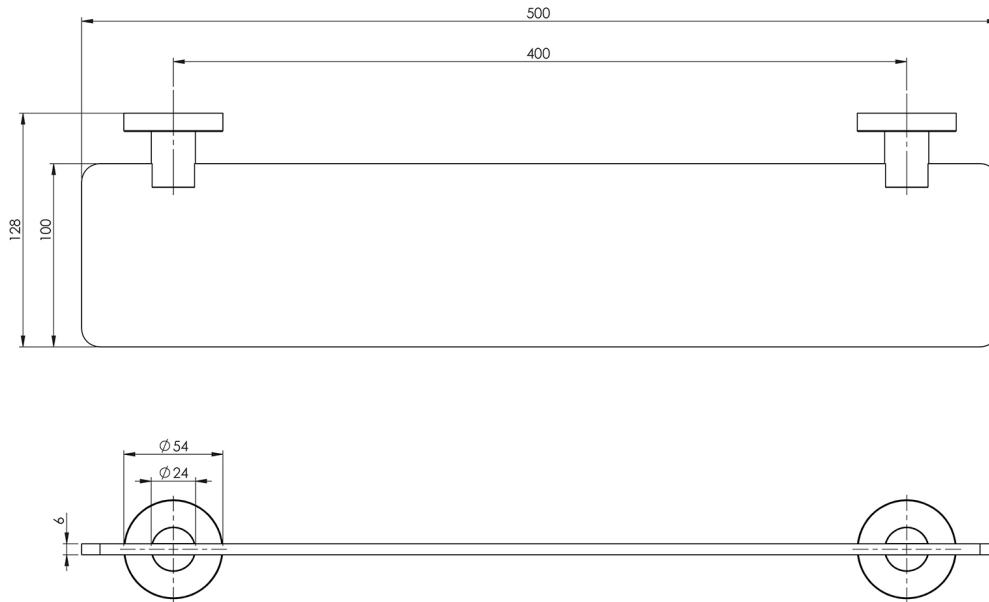

RADII

RADII GLASS SHELF ROUND PLATE

SPECIFICATIONS

AVAILABLE IN

RA896 CHR
Chrome

INFORMATION

MAINTENANCE AND CARE:

- All surfaces should be cleaned with mild liquid detergent or soap and water.
- Do not use cream cleaners or citrus based cleaning products, as they are abrasive.
- Use of unsuitable cleaning agents may damage the surface.
- Any damage caused in this way will not be covered by warranty.

Please visit <https://www.phoenixtapware.com.au/warranty> to view the full warranty

While we aim to ensure the specifications shown are correct at time of printing, Phoenix Tapware reserves the right to make modifications without prior notice. Always use the physical product measurements for mark-ups and roughing-in as the line drawing shown may differ from the actual product over time. All measurements are shown in millimetres. Colours may vary from image shown.

Ph: +61 3 9780 4200
22/02/2024
phoenixtapware.com.au