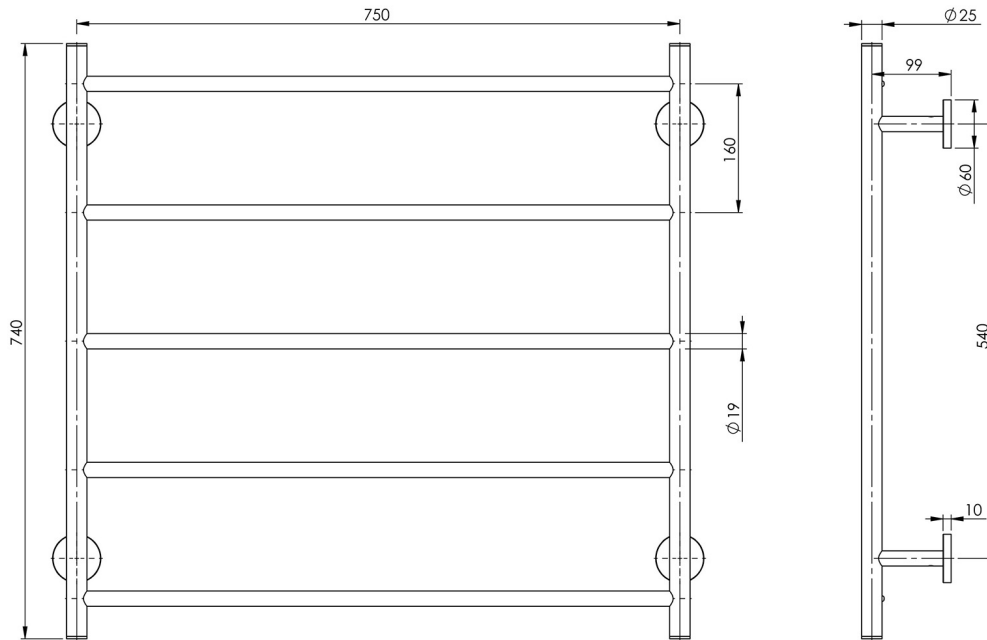

RADII

RADII TOWEL LADDER 750 X 740MM ROUND PLATE

SPECIFICATIONS

AVAILABLE IN

RA871 CHR
Chrome

INFORMATION

MAINTENANCE AND CARE:

- All surfaces should be cleaned with mild liquid detergent or soap and water.
- Do not use cream cleaners or citrus based cleaning products, as they are abrasive.
- Use of unsuitable cleaning agents may damage the surface.
- Any damage caused in this way will not be covered by warranty.

Please visit <https://www.phoenixtapware.com.au/warranty> to view the full warranty

While we aim to ensure the specifications shown are correct at time of printing, Phoenix Tapware reserves the right to make modifications without prior notice. Always use the physical product measurements for mark-ups and roughing-in as the line drawing shown may differ from the actual product over time. All measurements are shown in millimetres. Colours may vary from image shown.