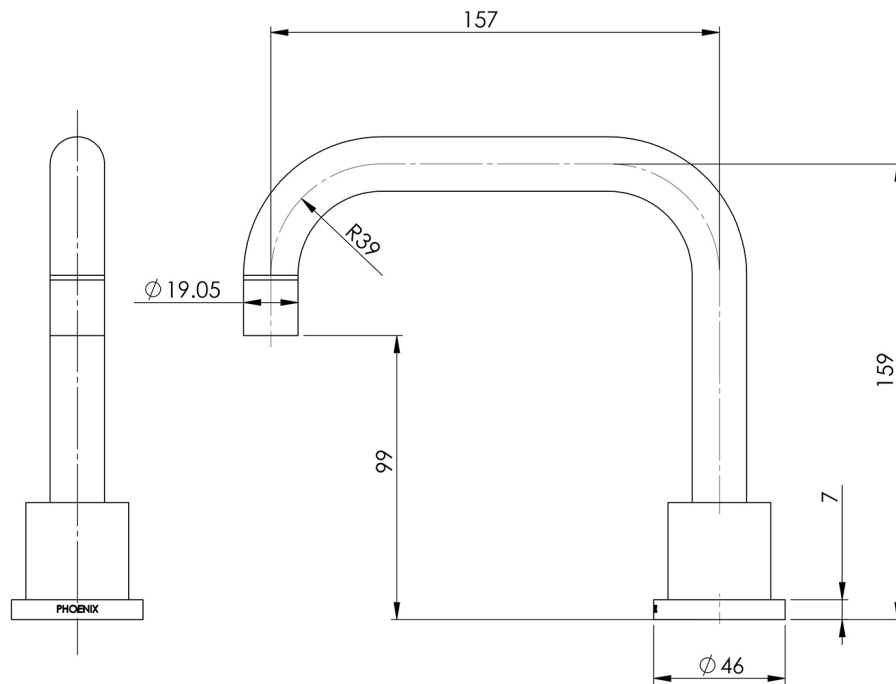

RADII

RADII BASIN OUTLET SWIVEL 160MM SQUARELINE

SPECIFICATIONS

AVAILABLE IN

RA070 CHR
Chrome

INFORMATION

Temperature Rating
1 - 75°C

Pressure Rating
150 - 500kPa

Please visit <https://www.phoenixtapware.com.au/warranty> to view the full warranty

While we aim to ensure the specifications shown are correct at time of printing, Phoenix Tapware reserves the right to make modifications without prior notice. Always use the physical product measurements for mark-ups and roughing-in as the line drawing shown may differ from the actual product over time. All measurements are shown in millimetres. Colours may vary from image shown.