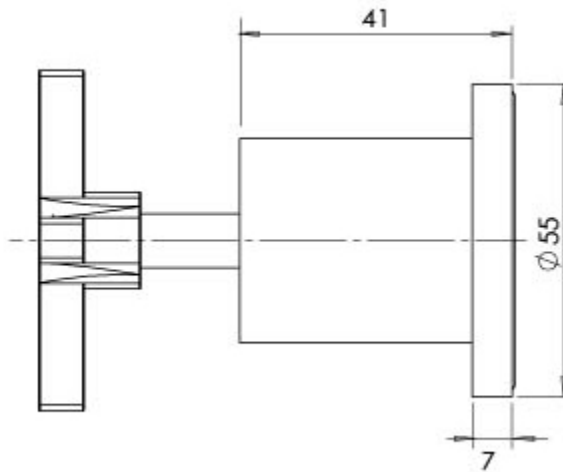

RADII

RADII WALL TOP ASSEMBLIES

SPECIFICATIONS

AVAILABLE IN

RA060 CHR
Chrome

INFORMATION

Temperature Rating
1 - 75°C

Pressure Rating
150 - 500kPa

MAINTENANCE AND CARE:

- All surfaces should be cleaned with mild liquid detergent or soap and water.
- Do not use cream cleaners or citrus based cleaning products, as they are abrasive.
- Use of unsuitable cleaning agents may damage the surface.
- Any damage caused in this way will not be covered by warranty.

Please visit <https://www.phoenixtapware.com.au/warranty> to view the full warranty

While we aim to ensure the specifications shown are correct at time of printing, Phoenix Tapware reserves the right to make modifications without prior notice. Always use the physical product measurements for mark-ups and roughing-in as the line drawing shown may differ from the actual product over time. All measurements are shown in millimetres. Colours may vary from image shown.

Ph: +61 3 9780 4200
22/02/2024
phoenixtapware.com.au