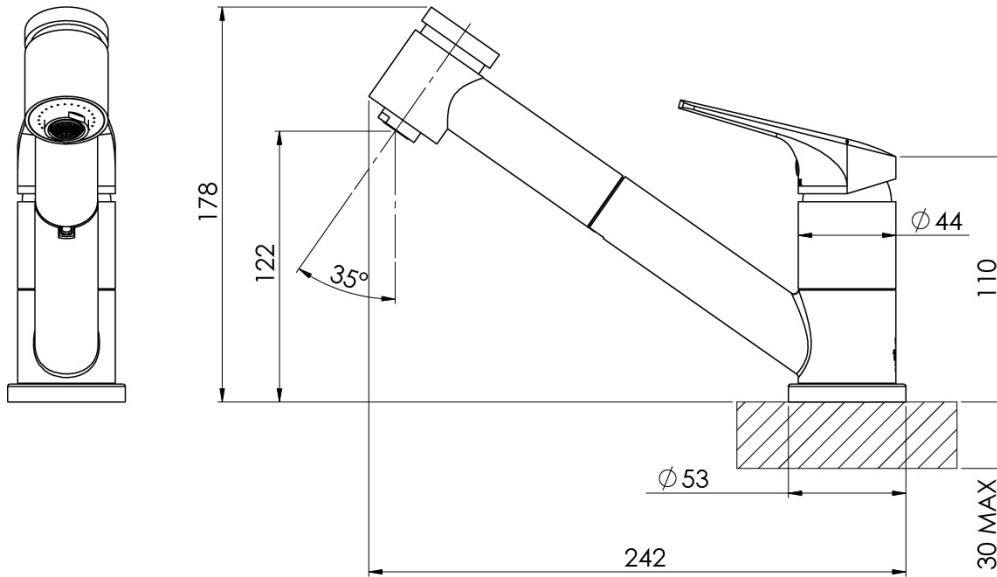

IVY MKII

IVY MKII PULL OUT SINK MIXER

SPECIFICATIONS

AVAILABLE IN

154-7100-00
Chrome

154-7100-10
Matte Black

INFORMATION

Temperature Rating
1 - 75°C

Please visit <https://www.phoenixtapware.com.au/warranty> to view the full warranty

While we aim to ensure the specifications shown are correct at time of printing, Phoenix Tapware reserves the right to make modifications without prior notice. Always use the physical product measurements for mark-ups and roughing-in as the line drawing shown may differ from the actual product over time. All measurements are shown in millimetres. Colours may vary from image shown.