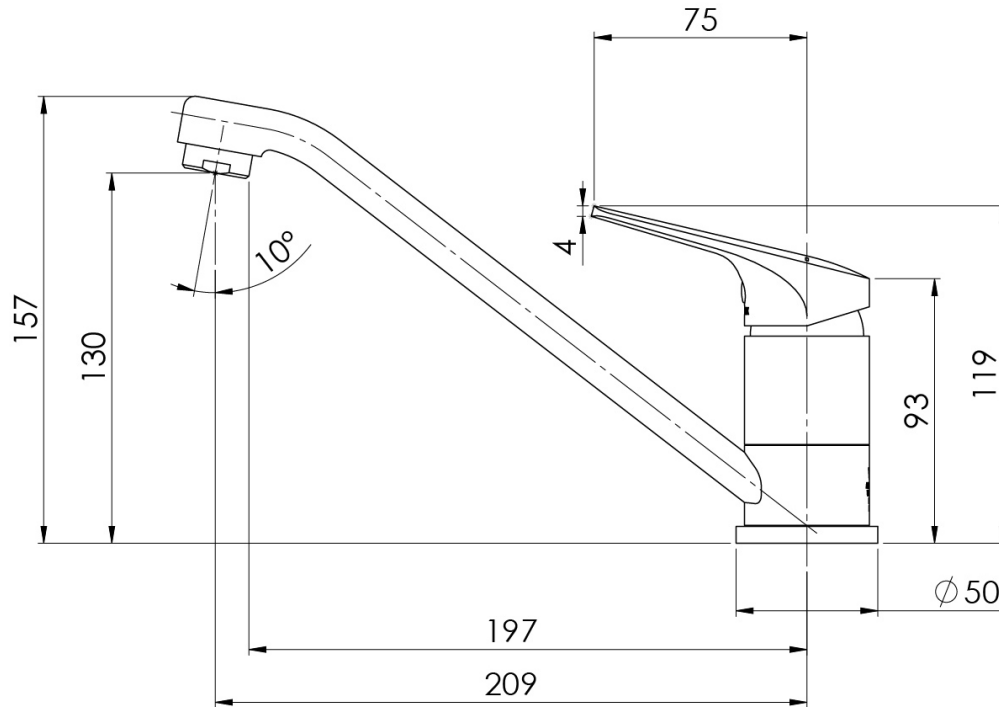

IVY MKII

IVY MKII SWIVEL SINK MIXER

SPECIFICATIONS

AVAILABLE IN

154-7300-00
Chrome

154-7300-10
Matte Black

INFORMATION

Temperature Rating
1 - 75°C