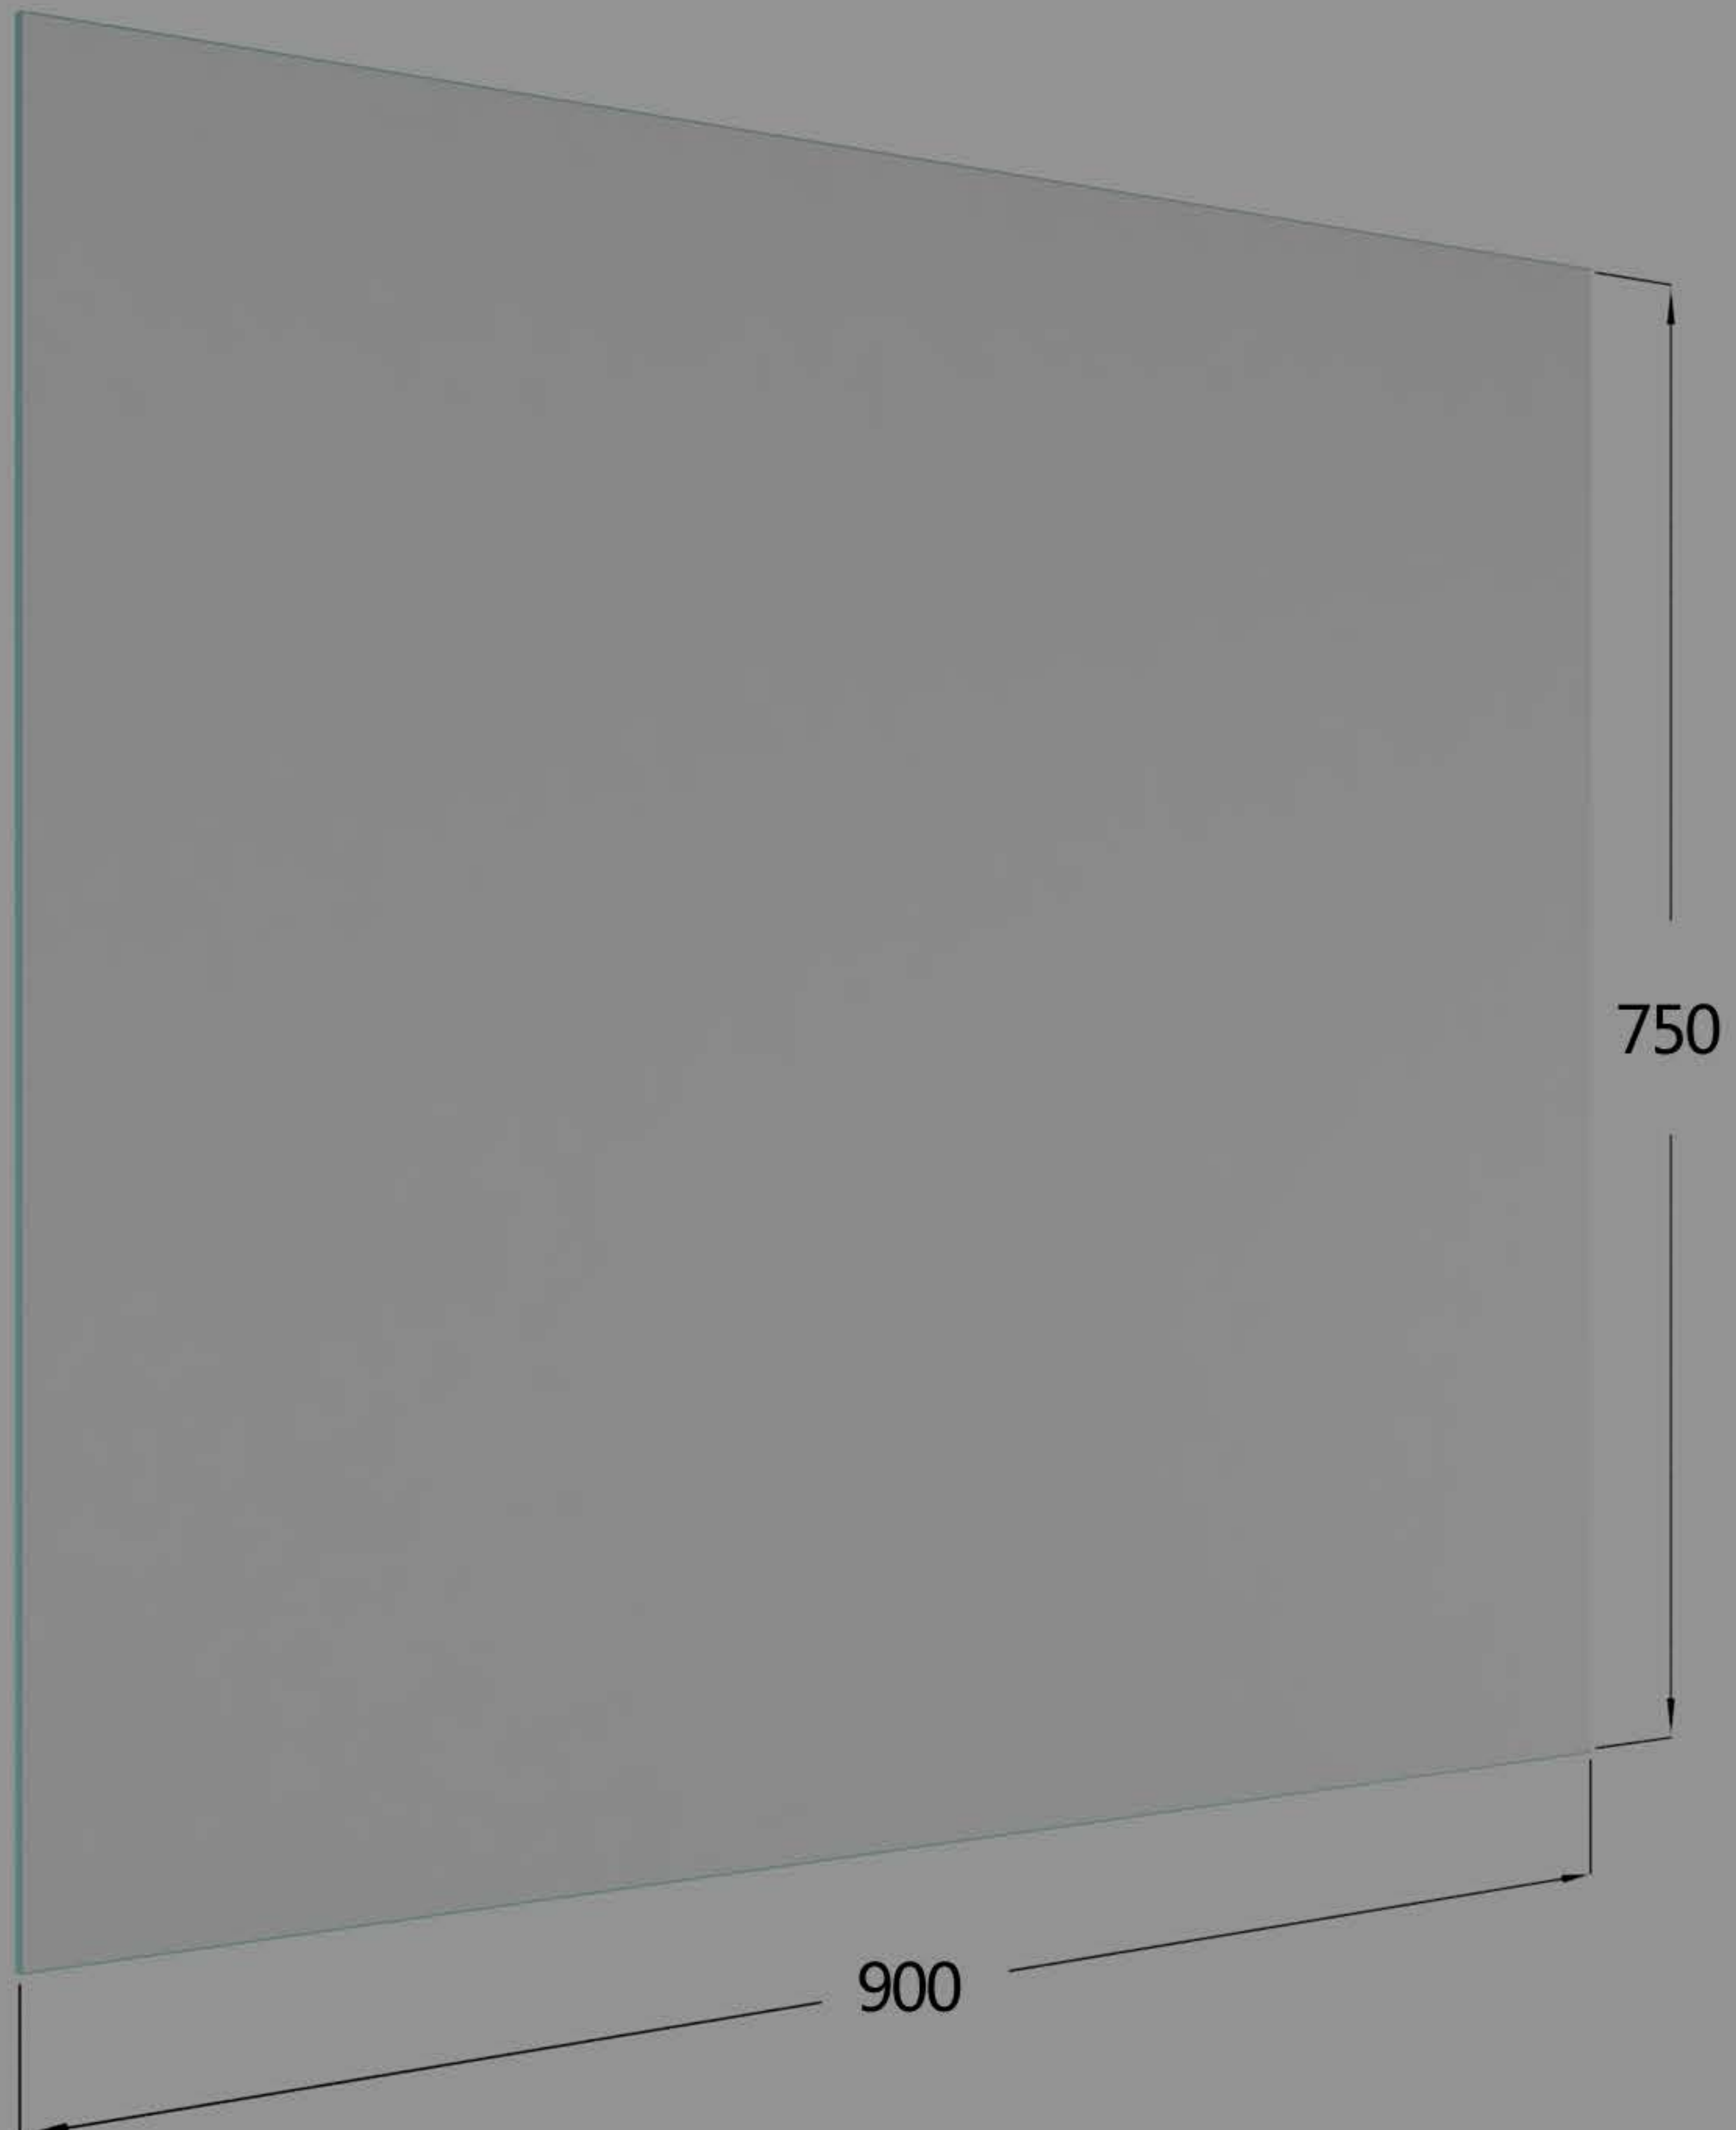

REVEAL

Neko Reveal Mirror 900*750mm Rectangular Frameless Bevel Edge+Bracket
NV220040