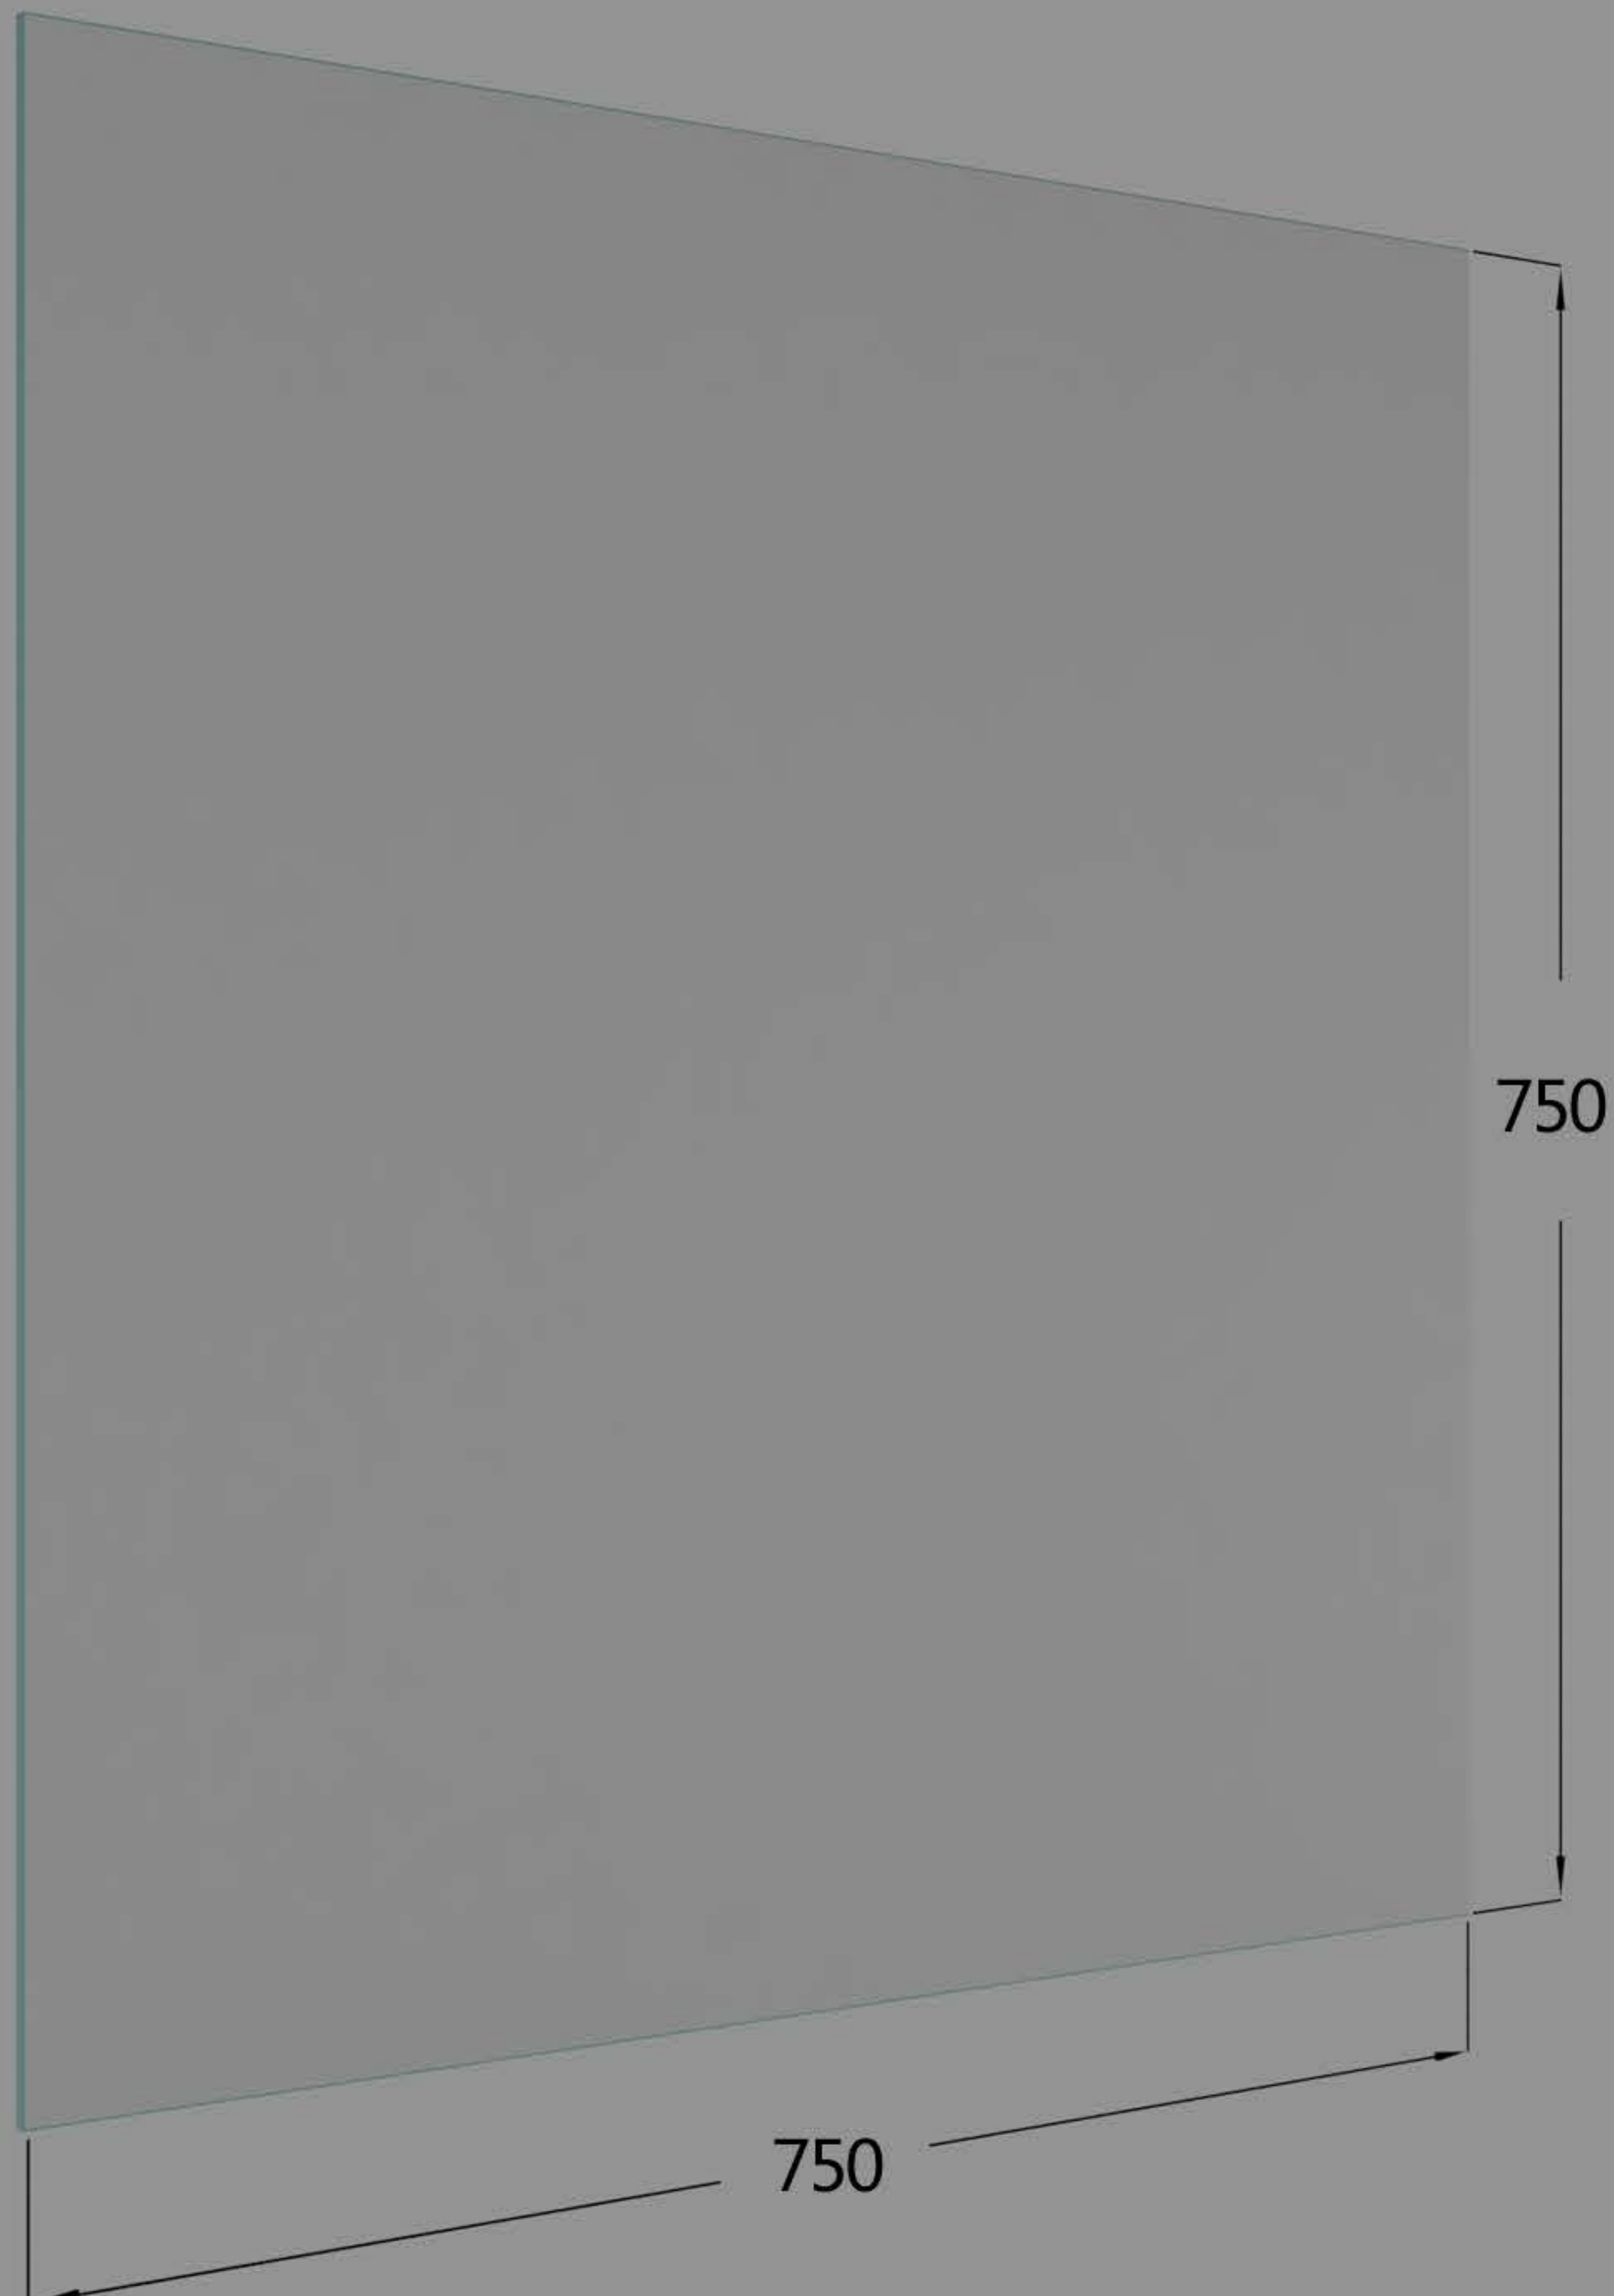

REVEAL

Neko Reveal Mirror 750*750mm Rectangular Frameless Polished Edge+Bracket
NV220015