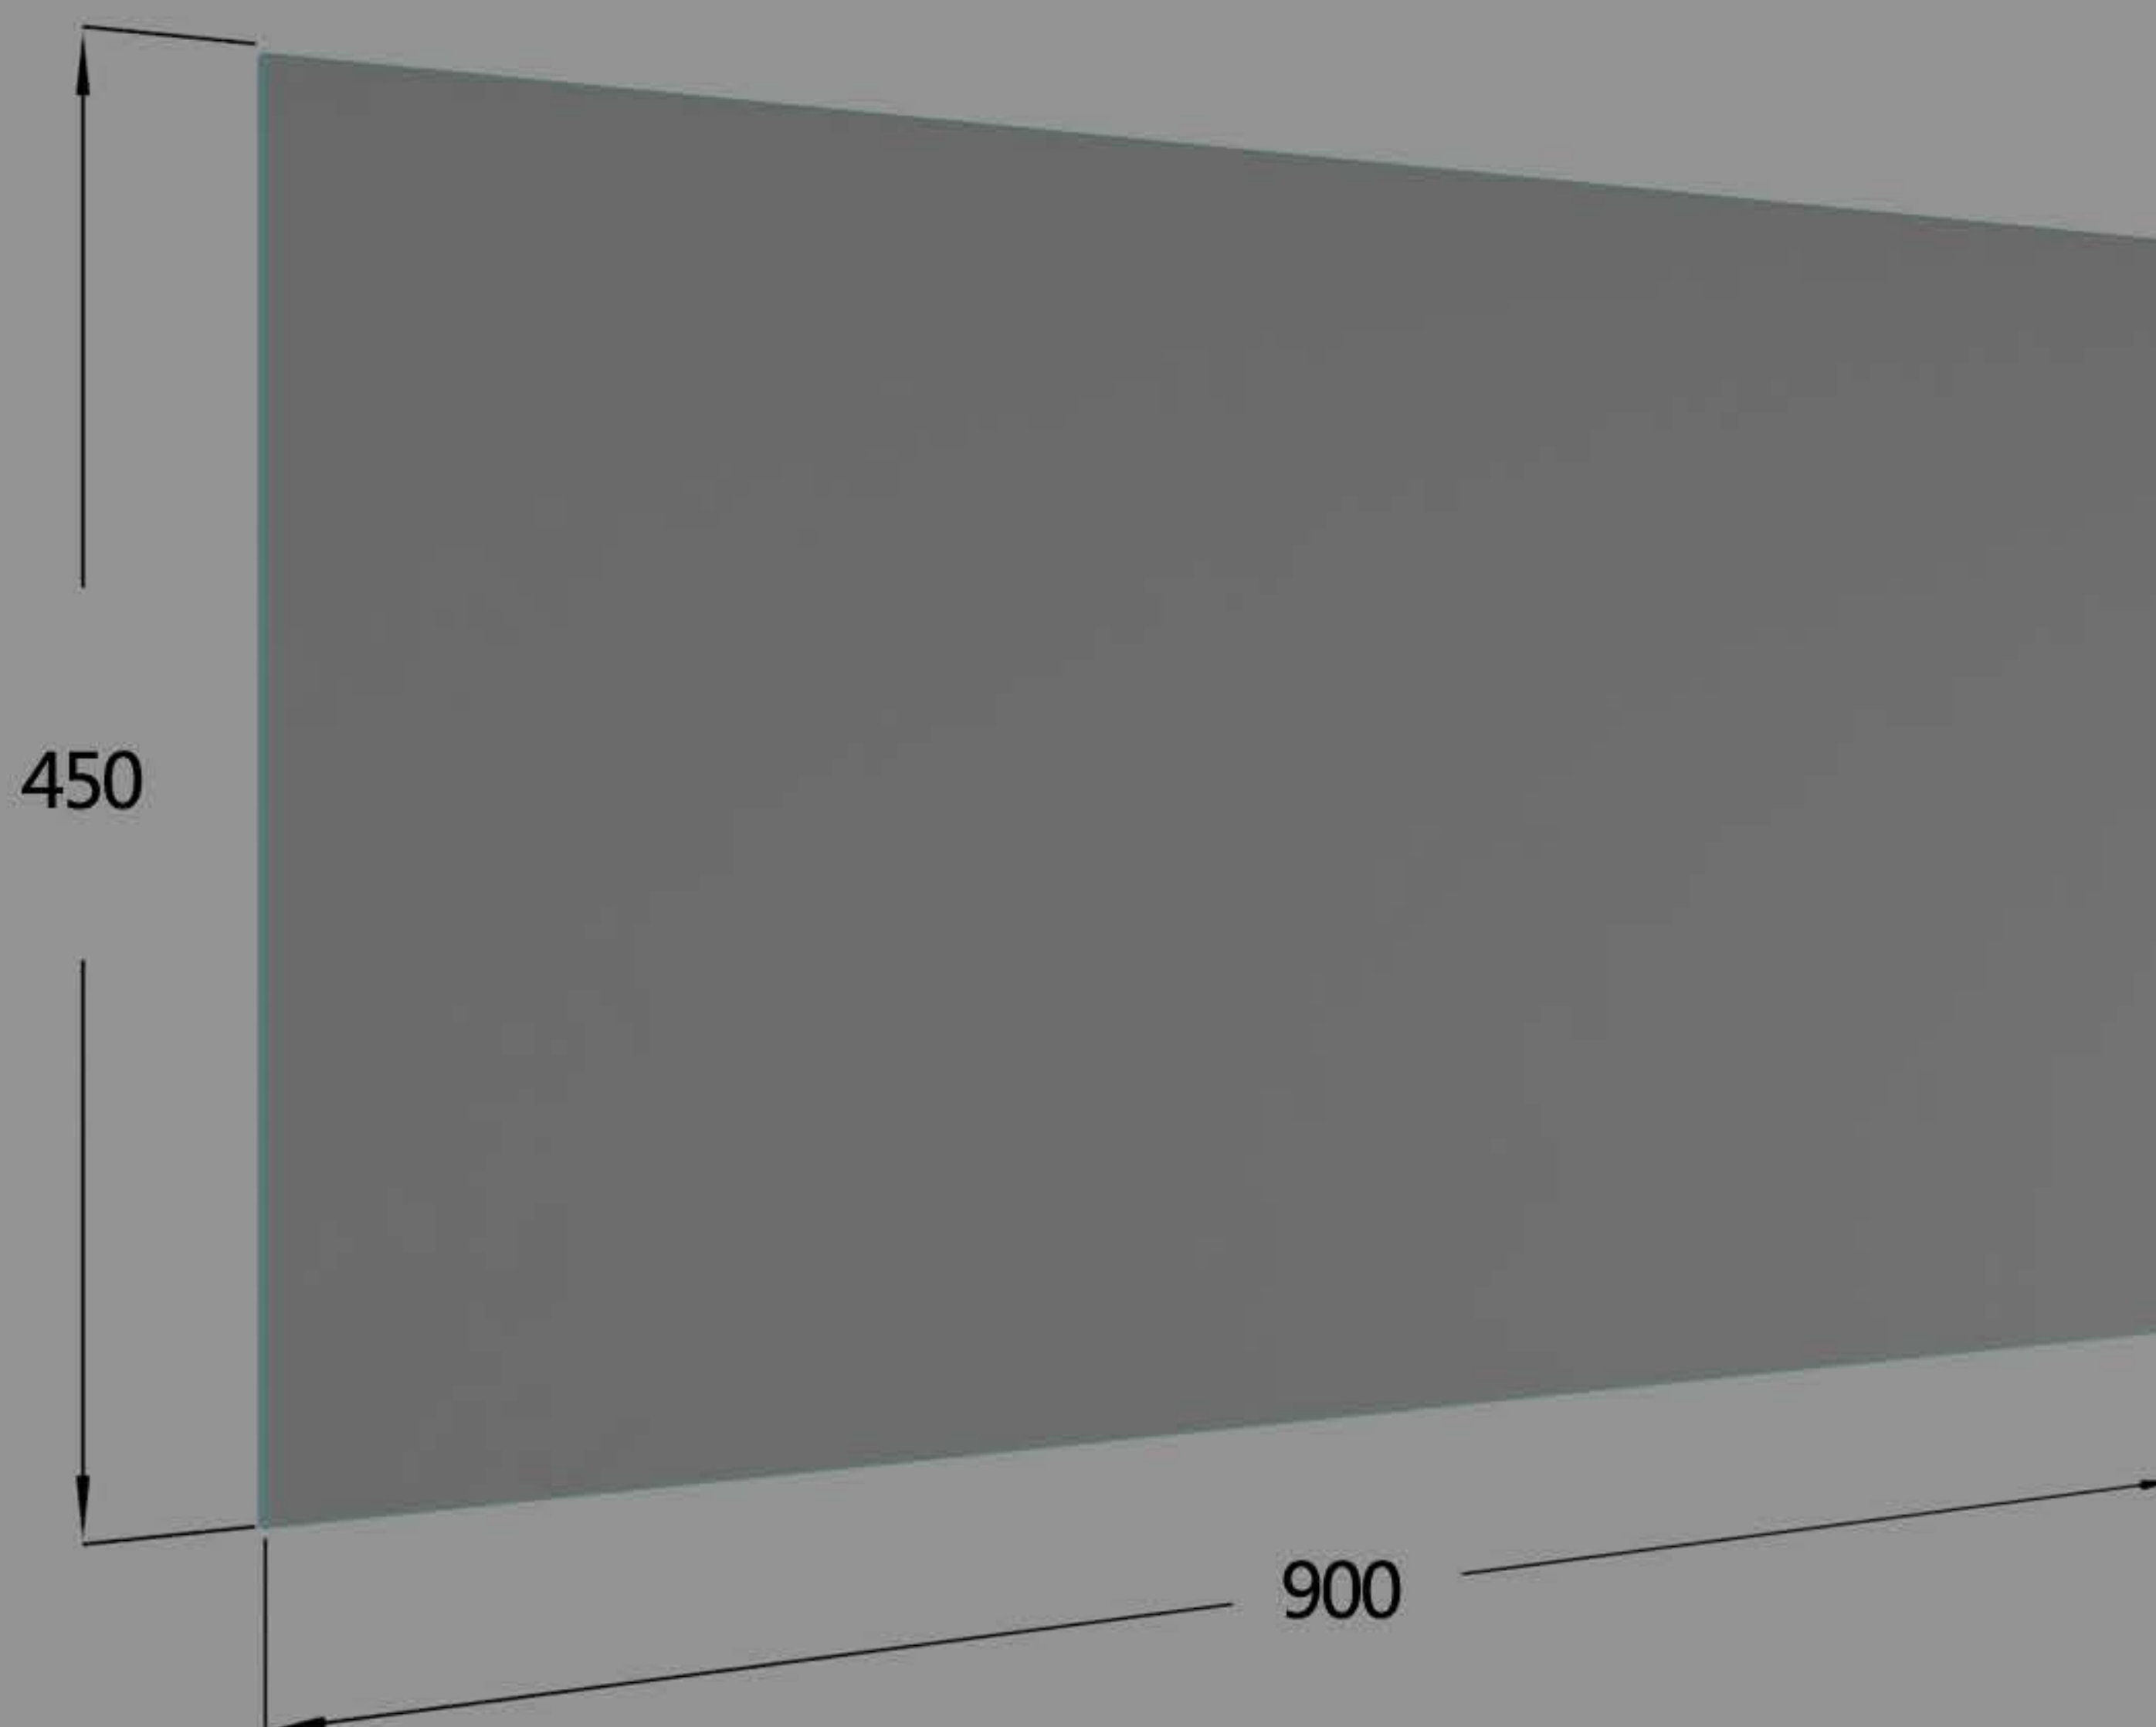

REVEAL

Neko Reveal Mirror 450*900mm Rectangular Frameless Polished Edge+Bracket
NV220000