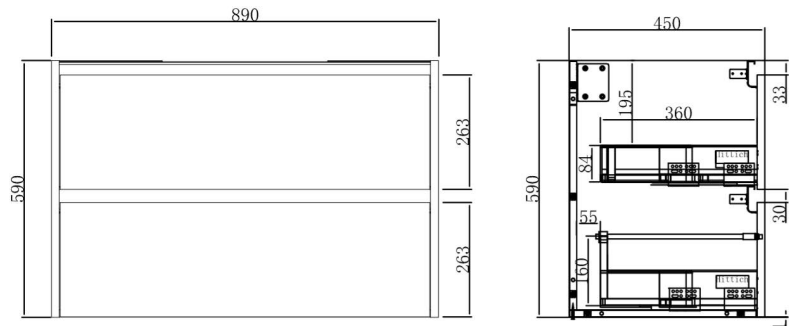

Neo 900mm Wall Hung Vanity

Product Image

Technical Specification

Description

Neo Deluxe W/H Vanity 900mm Dbl Drawer
Finger Pull Soft Close Cabinet only

NV2081101 Elegant Oak

NV2131101 Gloss White

NV2141101 Dark Elm

Attributes

- Modern and Durable Aluminum Frame
- Full Length Handle Free Finger Pull Design
- InnoTech Afira drawer system, made by Hettich®
- Solid Back Panel
- Requires 40mm P&W
- Fit with:
- Neko Ceramic Top (w/ overflow)
- Neko Polymarble Top (no overflow)
- Neko Quartz + U/M basin (w/ overflow)

*All dimensions are in millimeters and are subject to normal manufacturing variations. Actual dimensions should be checked prior to installation. Neko pursues a policy of continuing improvement in design and performance of its products. The right is therefore reserved to vary specifications without notice.