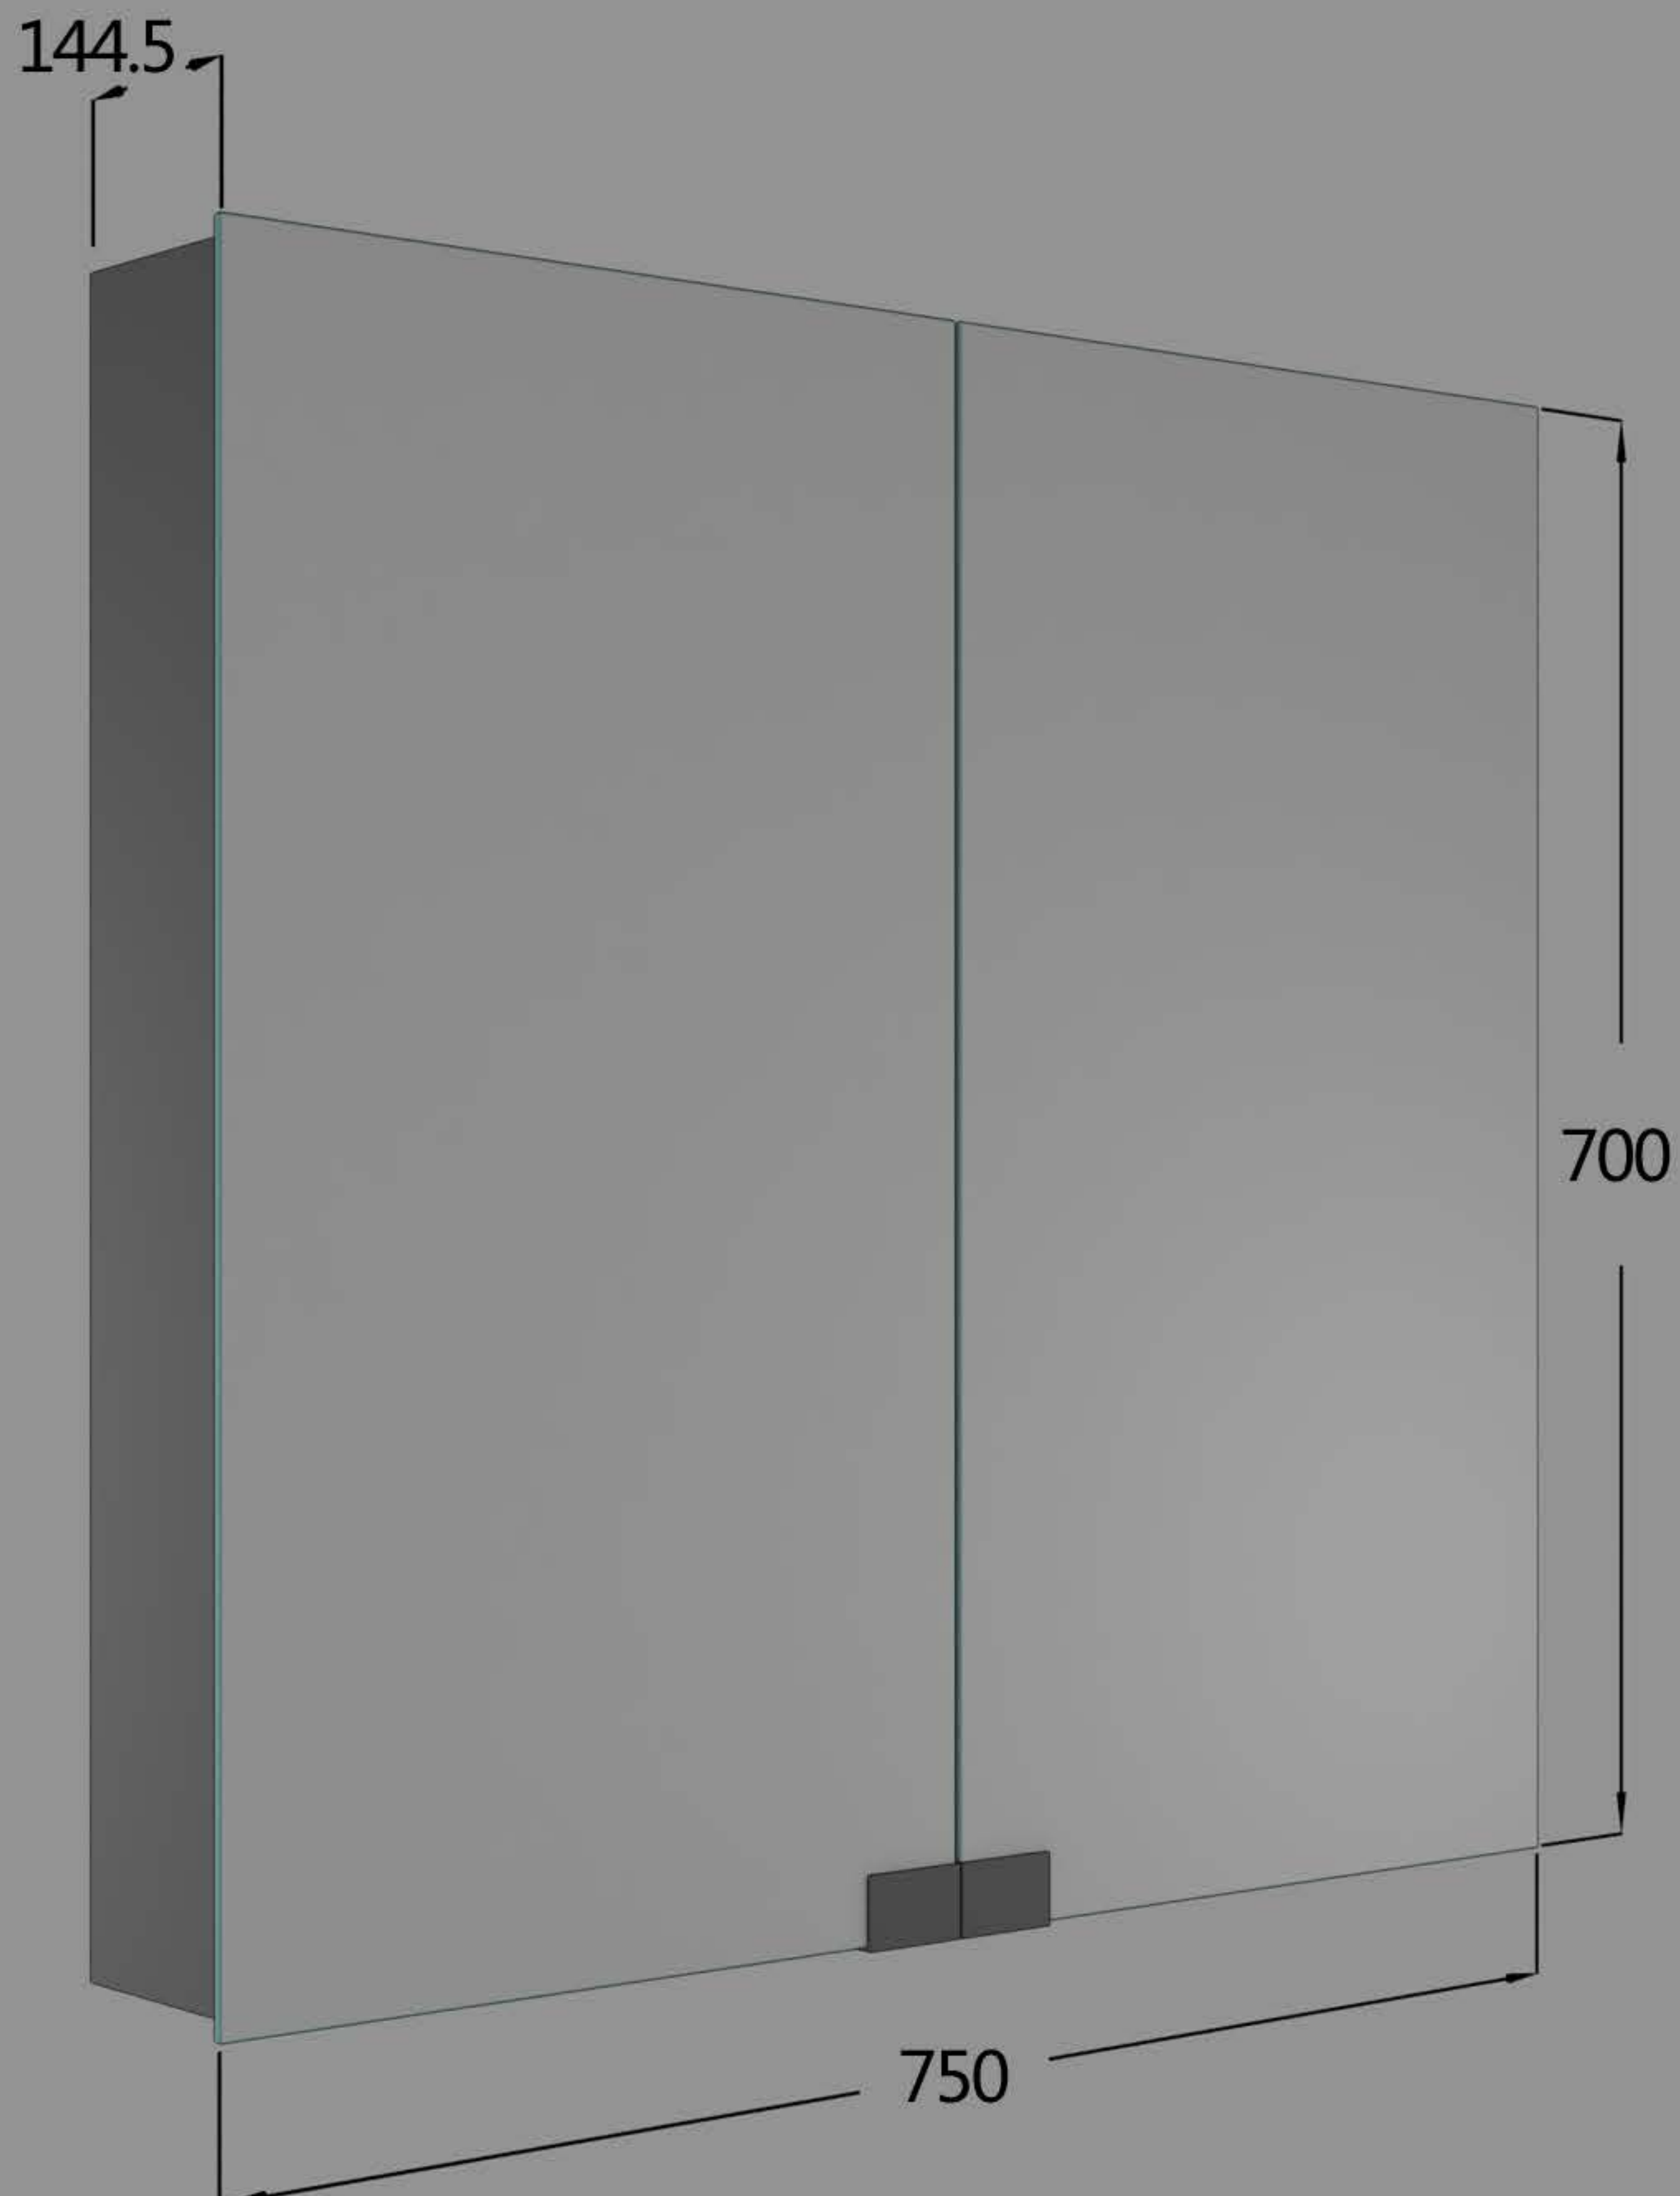

HAVEN

Neko Haven Double Mirror Door Shaving Cabinet 750 X 700mm Aluminium Cabinet Mirrored Back Wall
NV207320