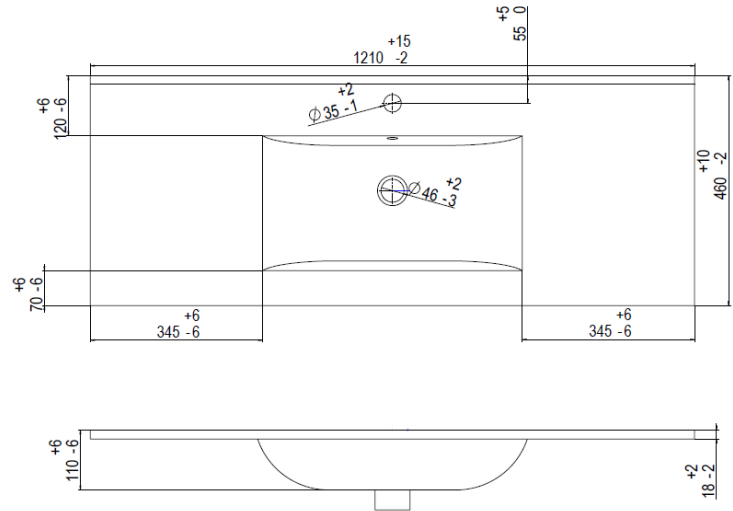

Ceramic Top 1200mm

Technical Specification

Description

Ceramic Top to suit 1200mm Neko Vanity 1TH

NV201450

White

Attributes

- 1 taphole
- With overflow
- Requires 40mm waste (not included)
- Warranty: 7/1 years

*All dimensions are in millimeters and are subject to normal manufacturing variations. Actual dimensions should be checked prior to installation. Neko pursues a policy of continuing improvement in design and performance of its products. The right is therefore reserved to vary specifications without notice.