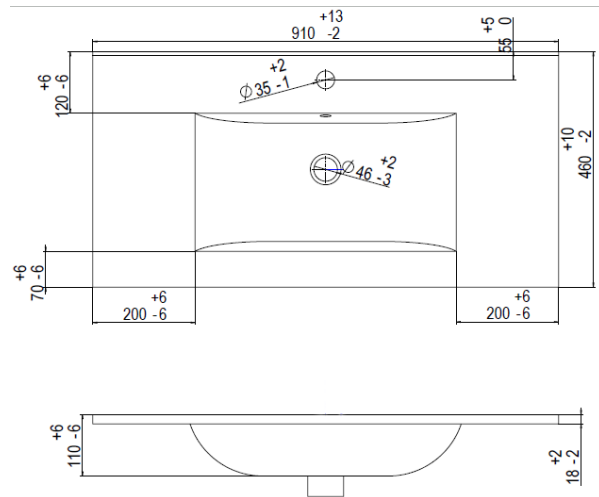

Ceramic Top 900mm

Technical Specification

Description

Ceramic Top to suit 900mm Neko Vanity 1TH

NV201440

White

Attributes

- 1 taphole
- With overflow
- Requires 40mm waste (not included)
- Warranty: 7/1 years

*All dimensions are in millimeters and are subject to normal manufacturing variations. Actual dimensions should be checked prior to installation. Neko pursues a policy of continuing improvement in design and performance of its products. The right is therefore reserved to vary specifications without notice.