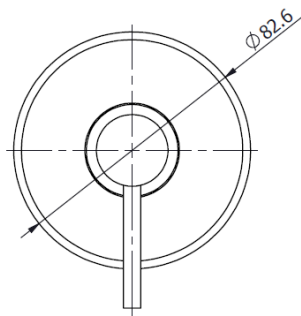

Inspire

Neko Inspire Soap Dispenser to suit Neko Inspire Towel/Mutifunction Rail

NA100929