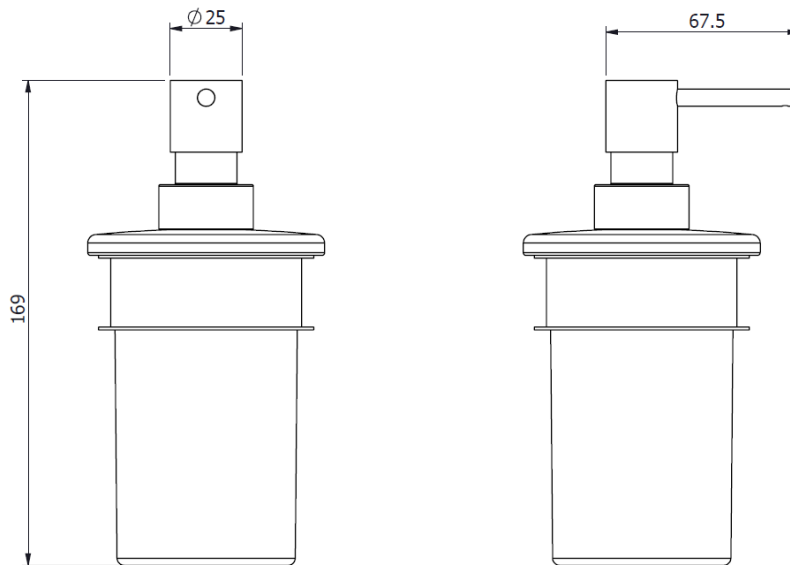

Inspire

Neko Inspire Soap Dispenser to suit Neko Inspire Towel/Mutifunction Rail

NA100929