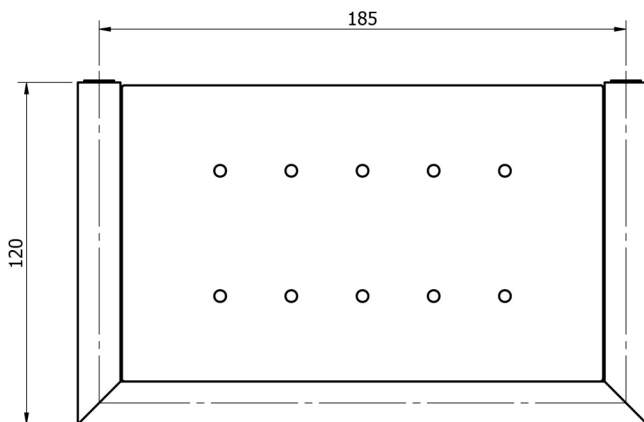

Acton

Neko Acton Soap Tray with Removable Stainless Steel Plate Chrome
NA100840