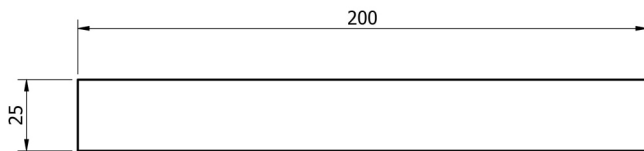

Acton

Neko Acton Soap Tray with Removable Stainless Steel Plate Chrome
NA100840