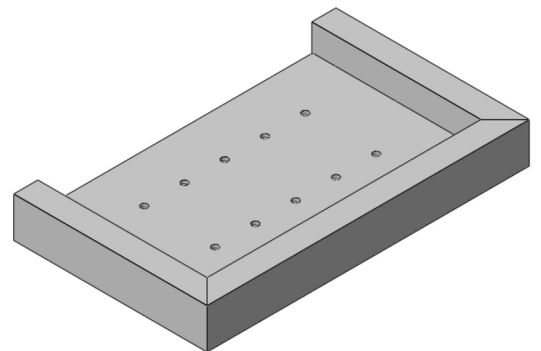

Acton

Neko Acton Soap Tray with Removable Stainless Steel Plate Chrome
NA100840