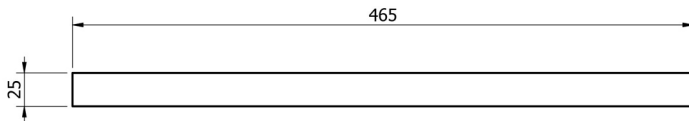

Acton

Neko Acton Shower Shelf 450mm with Removable Stainless Steel Plate Chrome
NA100835