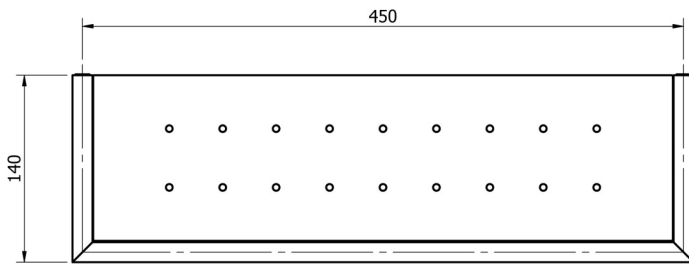

Acton

Neko Acton Shower Shelf 450mm with Removable Stainless Steel Plate Chrome
NA100835