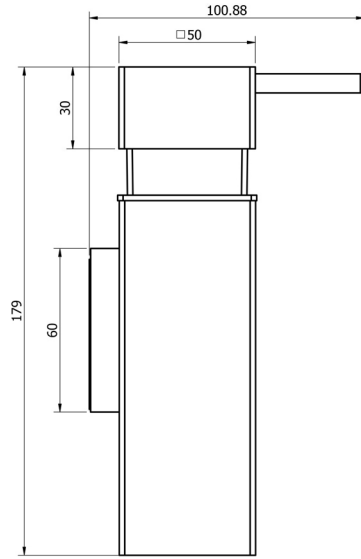

## Acton

Neko Acton Soap Dispenser 0.15L with Wall Mounted Removable Fixing Chrome  
NA100820