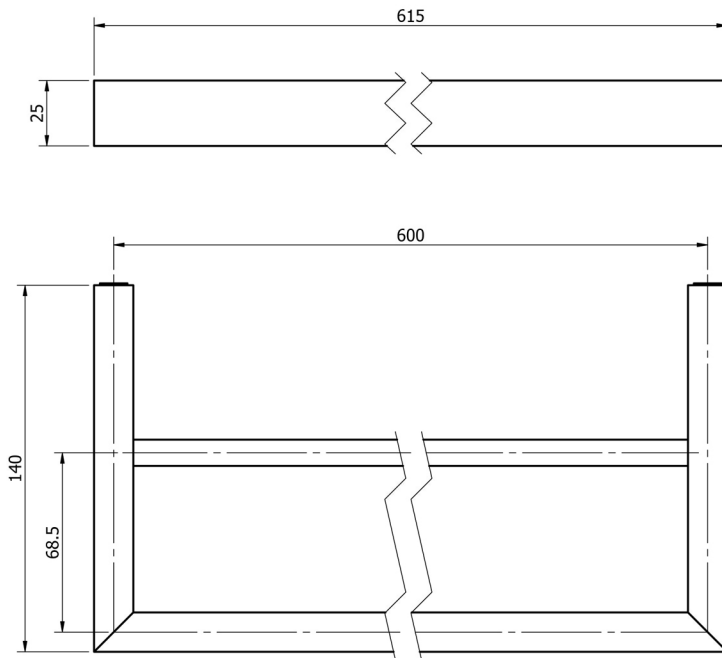

Acton

Neko Acton Double Towel Rail 600mm Chrome
NA100810