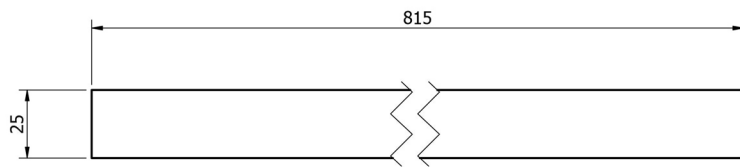

## Acton

Neko Acton Single Towel Rail 800mm Chrome  
NA100805