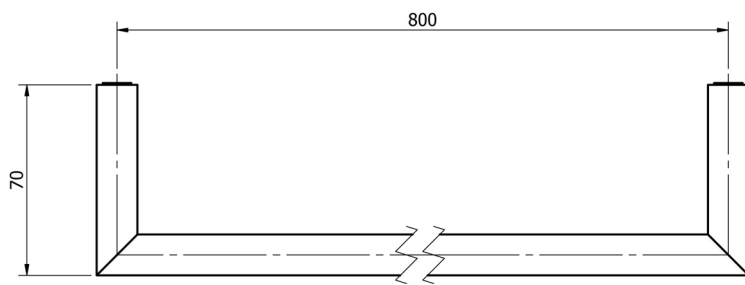

## Acton

Neko Acton Single Towel Rail 800mm Chrome  
NA100805