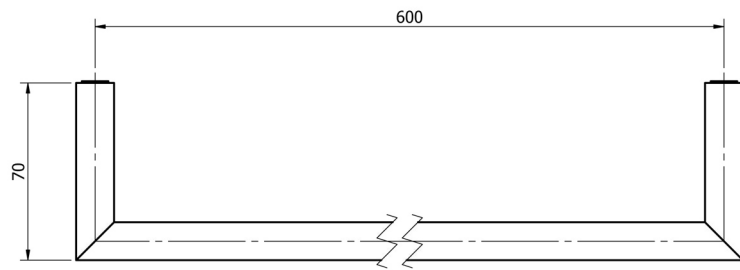

Acton

Neko Acton Single Towel Rail 600mm Chrome
NA100800