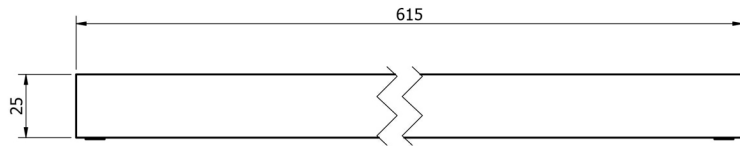

Acton

Neko Acton Single Towel Rail 600mm Chrome
NA100800