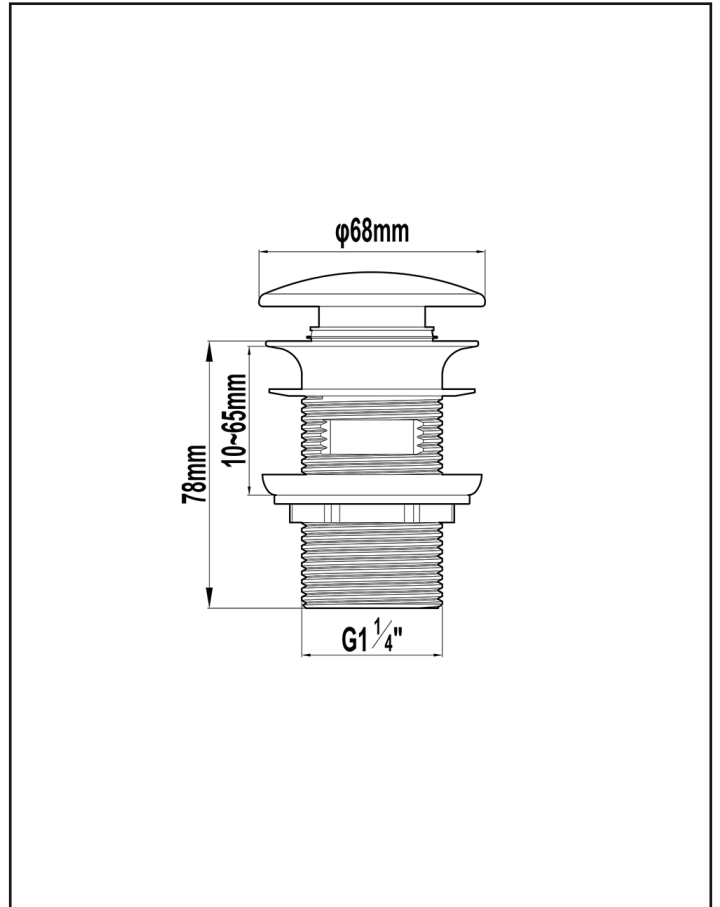

## Harmony Pop-Up Plug & Waste 32mm without Overflow Black

**HARMTAP25015**

Black  
No overflow