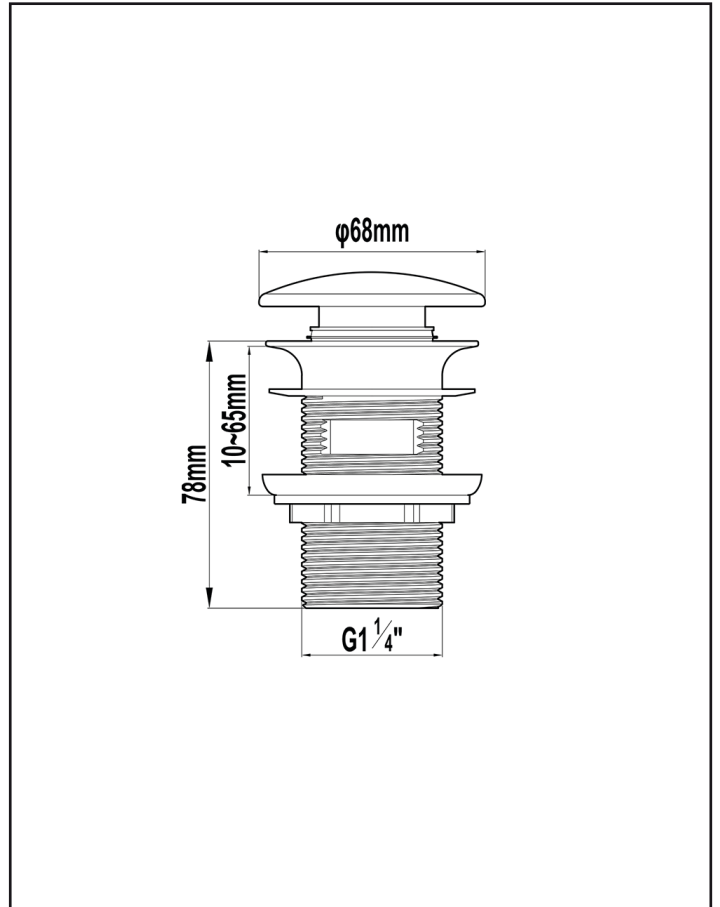

harmony

Harmony Pop-Up Plug & Waste 32mm with Overflow Black

HARMTAP25010

Black
With overflow