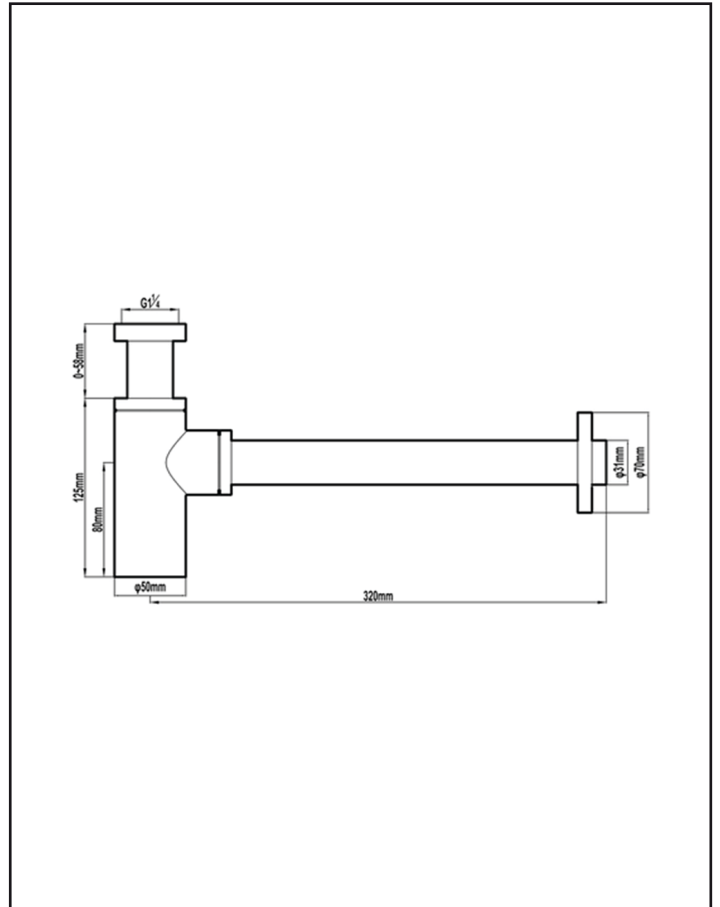

harmony

Harmony Bottle Trap 32mm with Adaptor Chrome

HARMTAP25005

Chrome