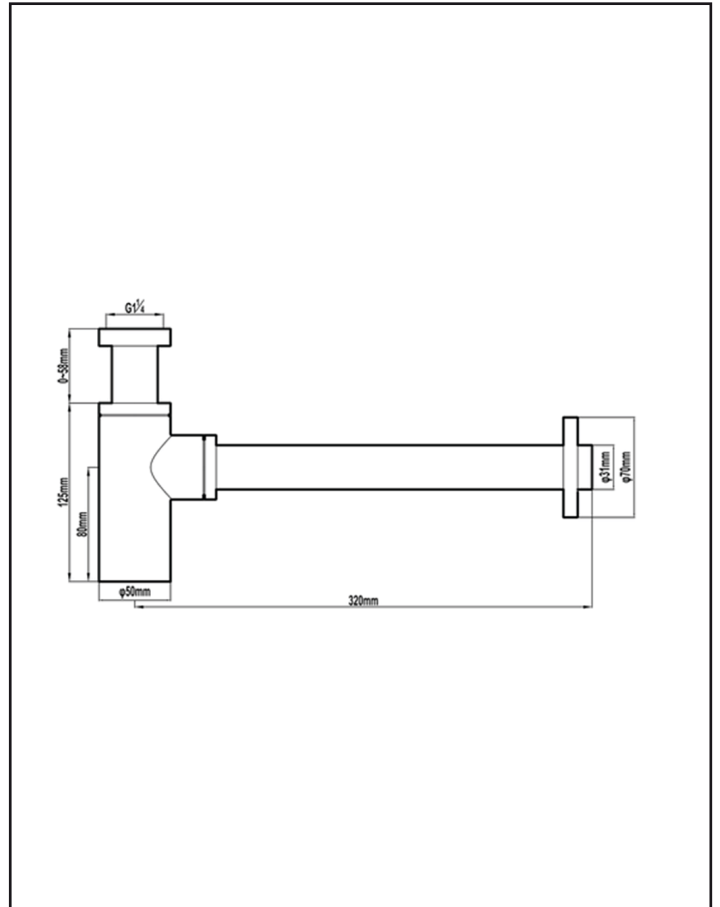

## Harmony Bottle Trap 32mm with Adaptor Black

**HARMTAP25000**

Black