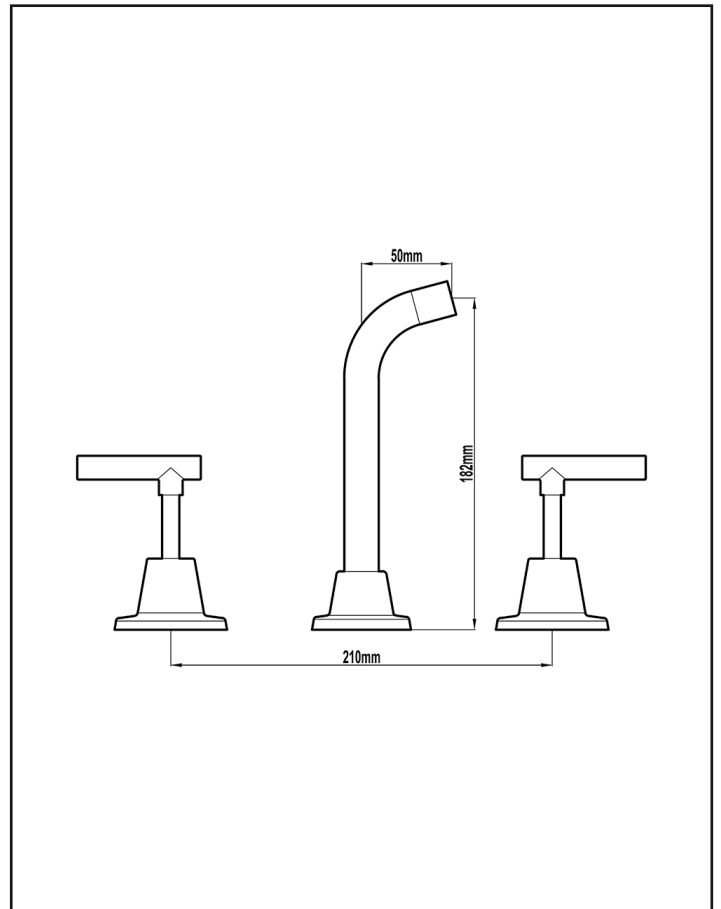

harmony

Harmony Meno Lever Bath Set Chrome

HARMTAP20160

Lever handles
Wall mounted
1/4 turn ceramic disc cartridge
180mm spout
Chrome