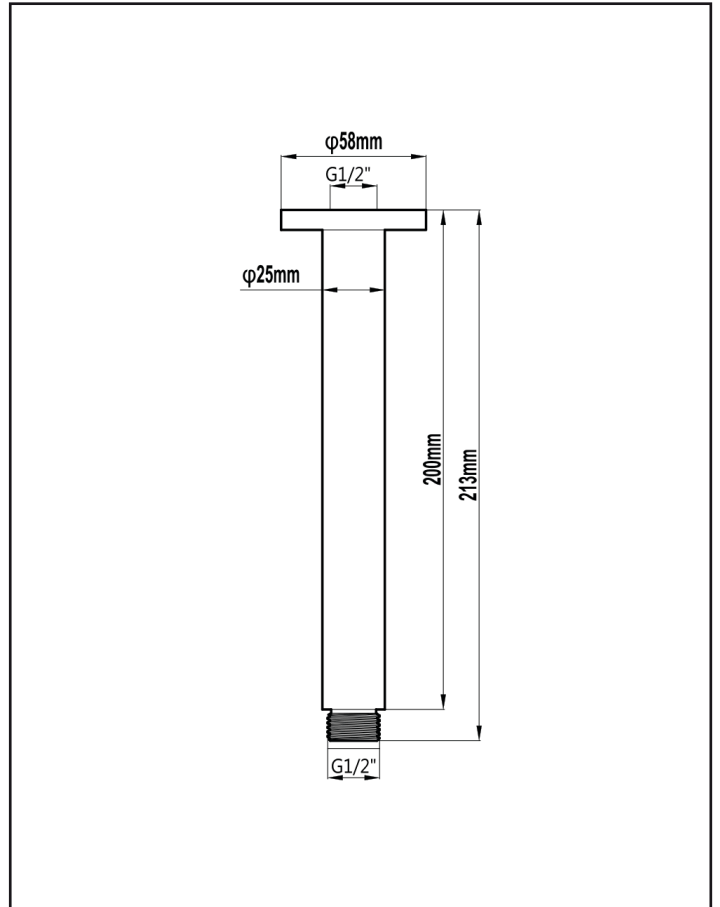

harmony

Harmony Senza Round Ceiling Shower Arm Only 200mm Chrome

HARMTAP11080

200mm

Chrome