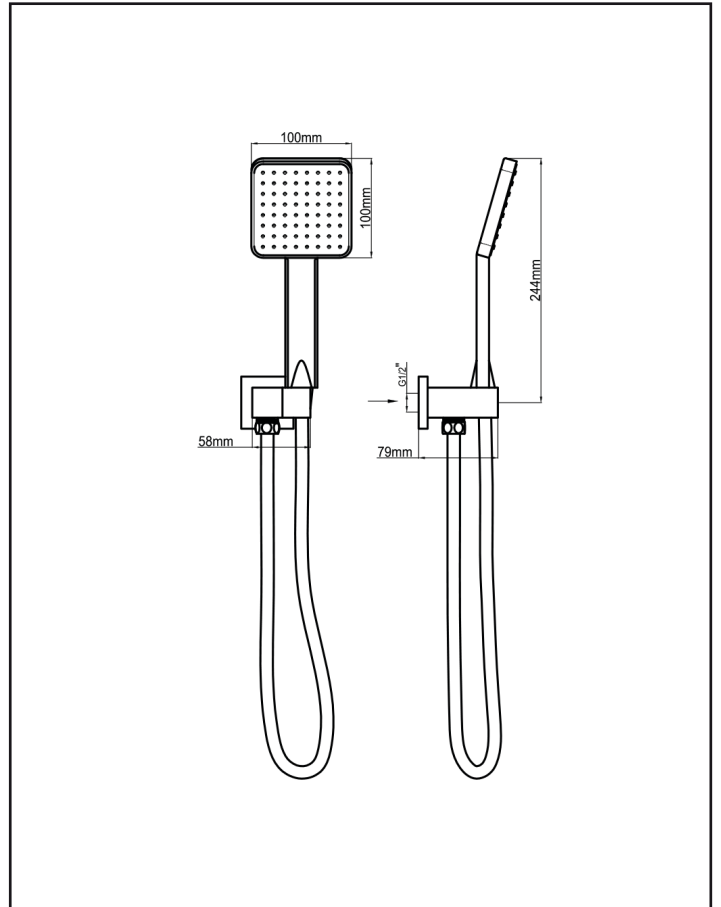

harmony

Harmony Nardini Handshower with Integrated Elbow Chrome

HARMTAP11040

Chrome

WELS 3 star - 9L per min