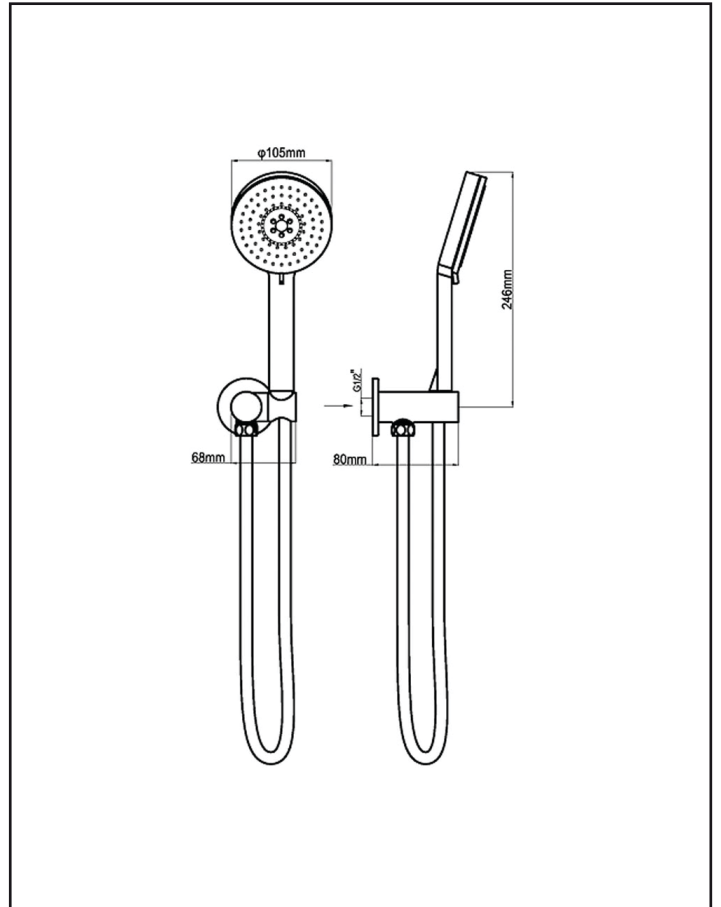

# harmony

Harmony Senza 105 Handshower Set on Adjustable Wall Outlet Bracket, 3F  
Handpiece 3 Star-9Lpm Matte Black

**HARMTAP11016**

Matte black  
Integrated elbow  
WELS 3 star - 9L per min