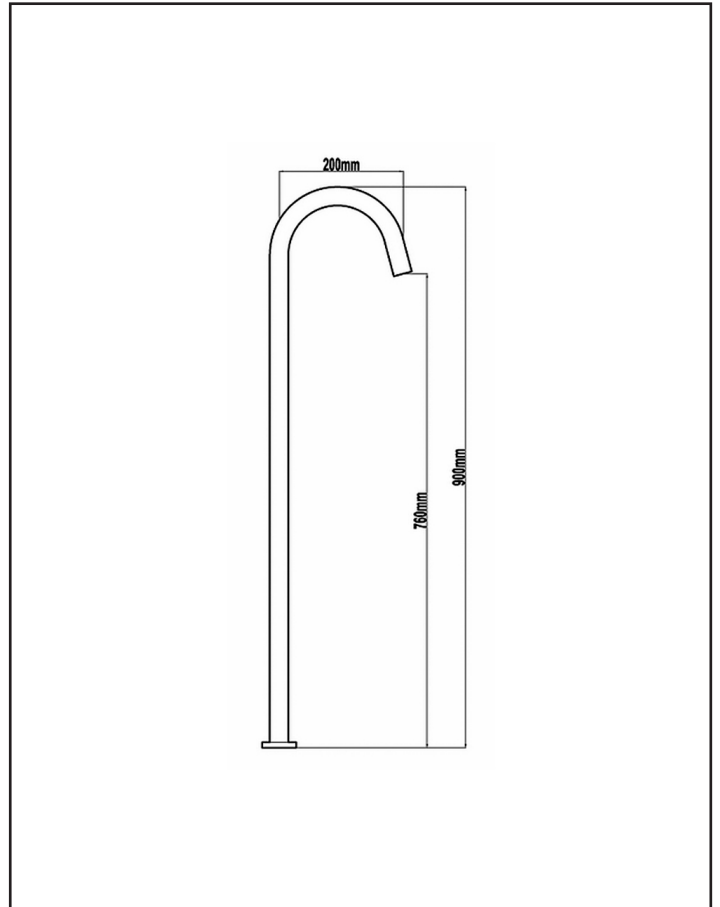

## Harmony Senza Floor Mount Freestanding Bath Filler 900mm Black

**HARMTAP10266**

900mm

Black