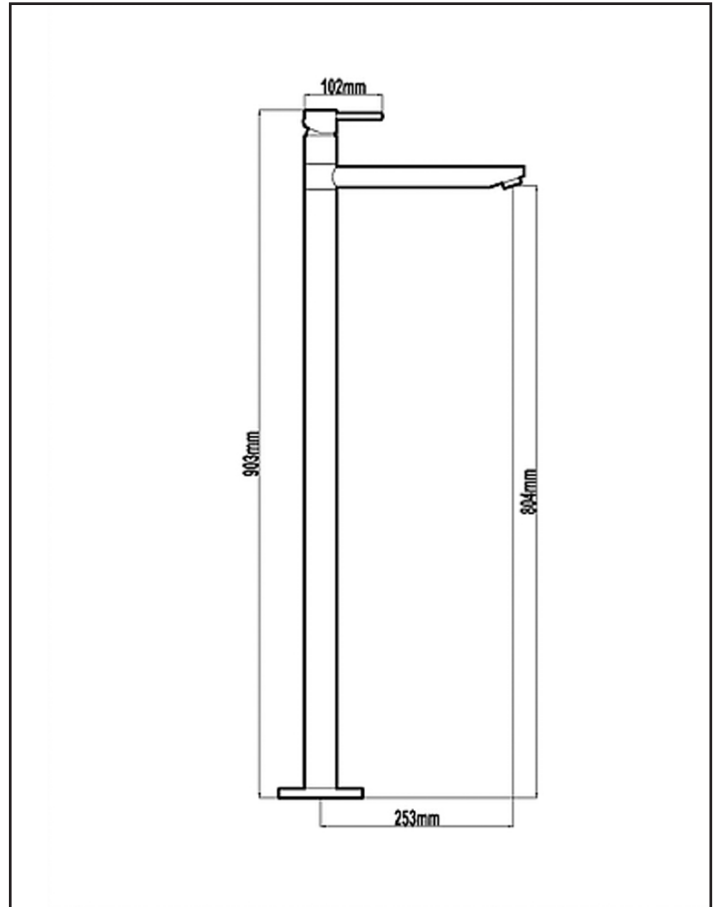

harmony

Harmony Senza Floor Mount Bath Filler Mixer 900mm Chrome

HARMTAP10259

900mm

Chrome