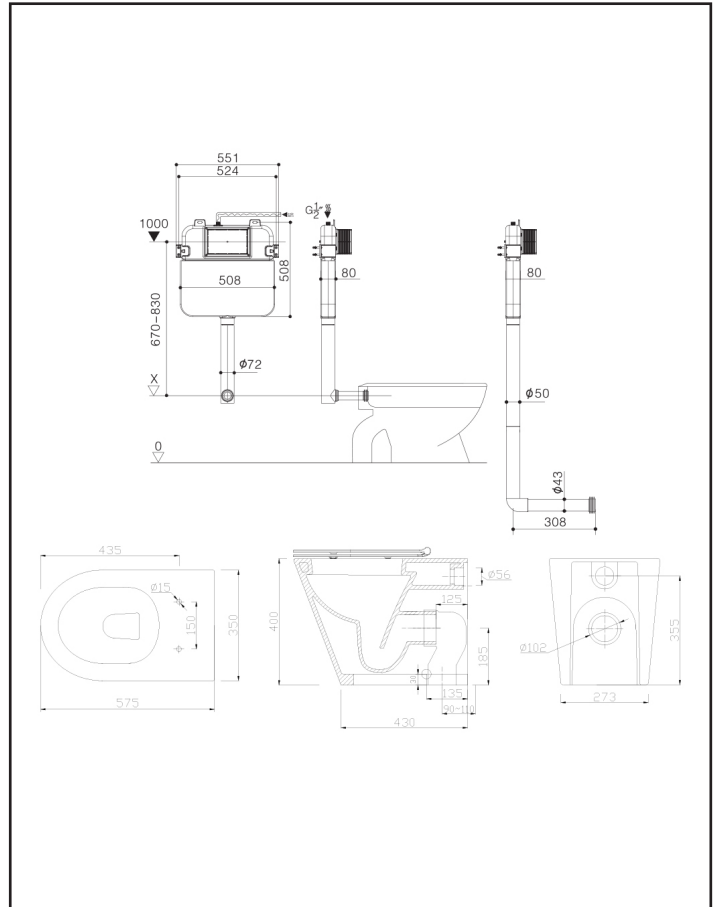

harmony

Harmony Bassini Wall Faced Toilet Suite with Concealed Cistern Gloss Chrome Flush Plate

HARMONY10570

- White
- Gloss chrome flush plate
- Thin soft close seat
- WELS 4 star - 4.5/3L flush, 3.5L avg flush