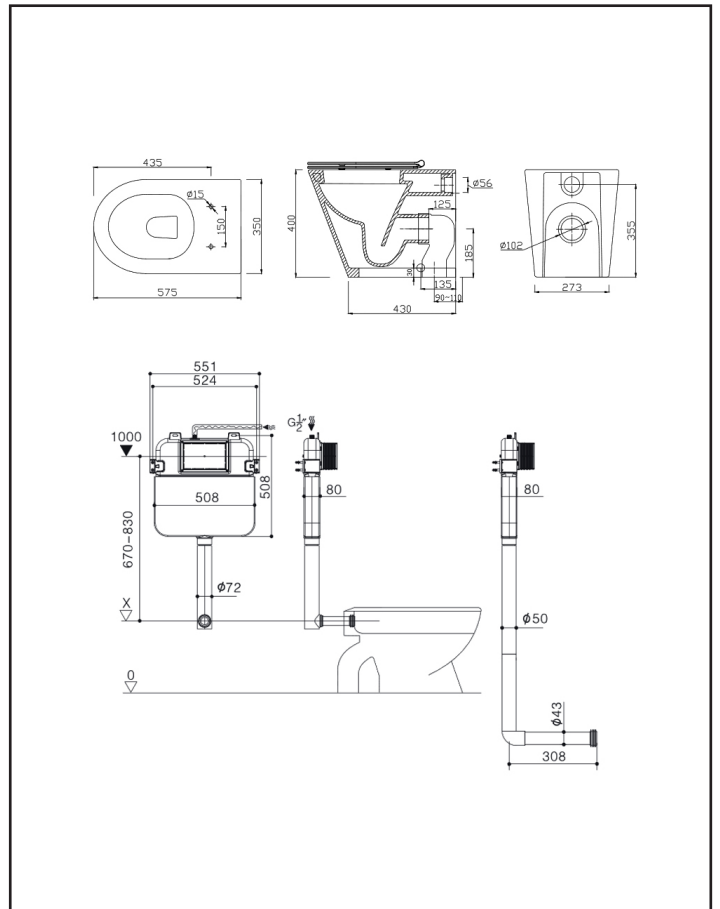

harmony

Harmony Bassini W/Faced Toilet Suite with Thin Seat, Concealed Cistern & Matt Chrome Flush Plate

HARMONY10560

White

Concealed in-wall cistern

Matt chrome flush plate

Slim soft close seat

WELS 4 star - 4.5/3L per flush, 3.5L avg flush