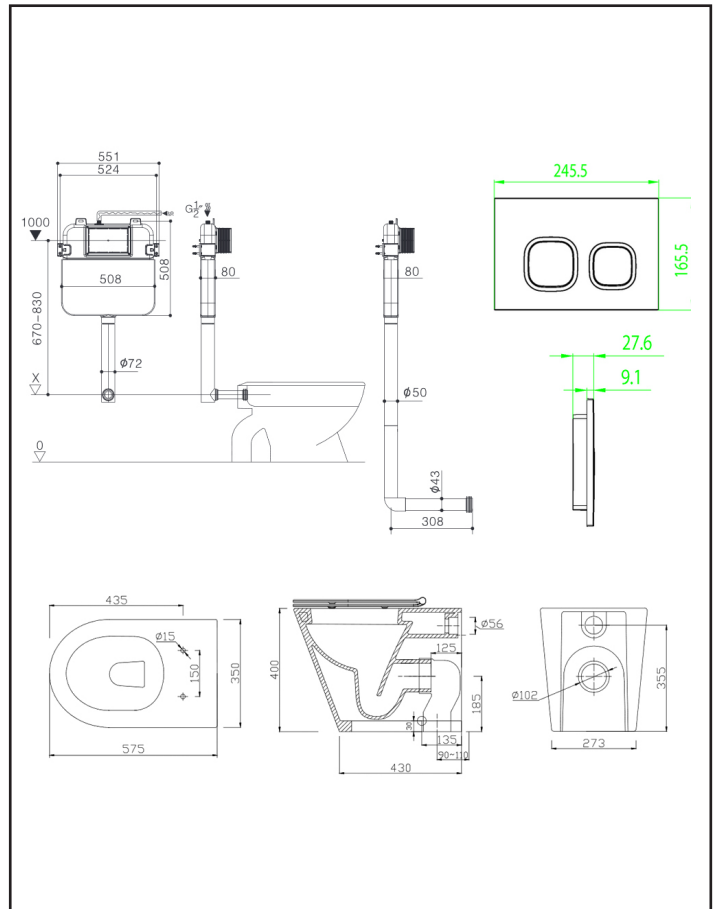

harmony

Harmony Bassini Wall Faced Toilet Suite with Concealed Cistern & White Flush Plate

HARMONY10550

- White
- Thin soft close seat
- White flush plate
- WELS 4 star - 4.5/3L flush, 3.5L avg flush