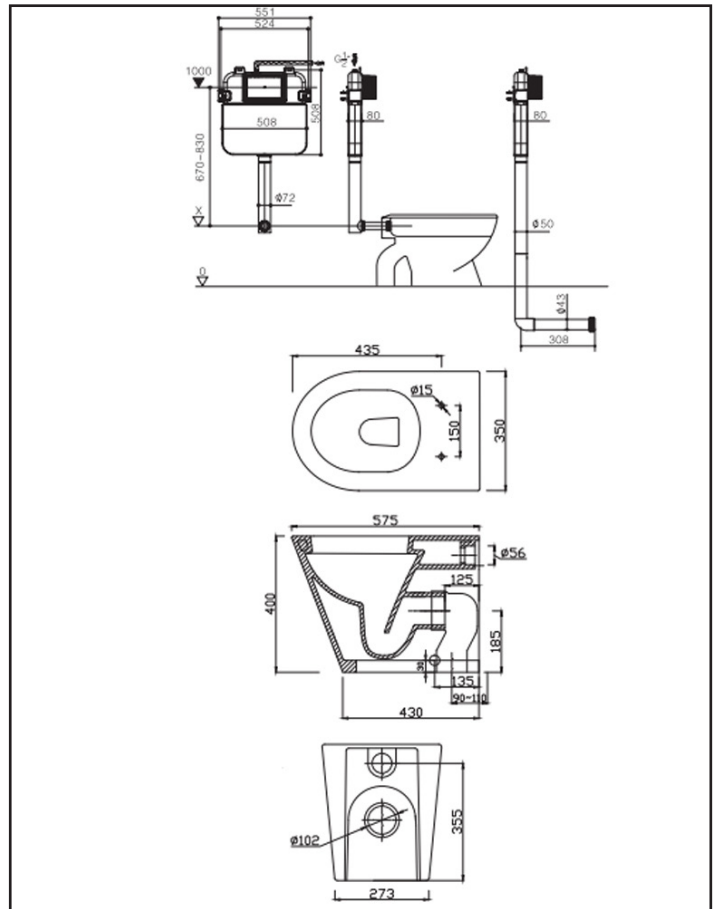

harmony

Bassini Wall Faced Toilet Suite with Concealed Cistern and Black Flush Plate

HARMONY10540

Standard soft close seat

Black flush plate

Concealed cistern

White

WELS 4 star - 4.5/3L per flush, 3.5L avg flush