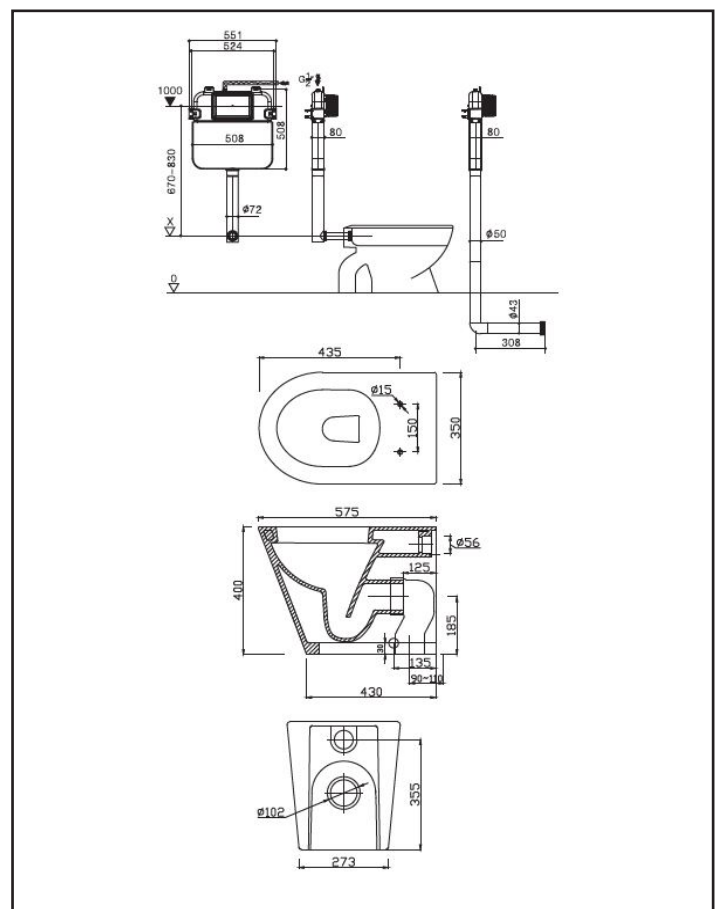

harmony

Harmony Bassini Wall Faced toilet Suite with Concealed Cistern and Gloss Chrome Flush Plate

HARMONY10530

Standard soft close seat
Gloss chrome flush plate
Concealed cistern

White

WELS 4 star - 4.5/3L per flush, 3.5L avg flush