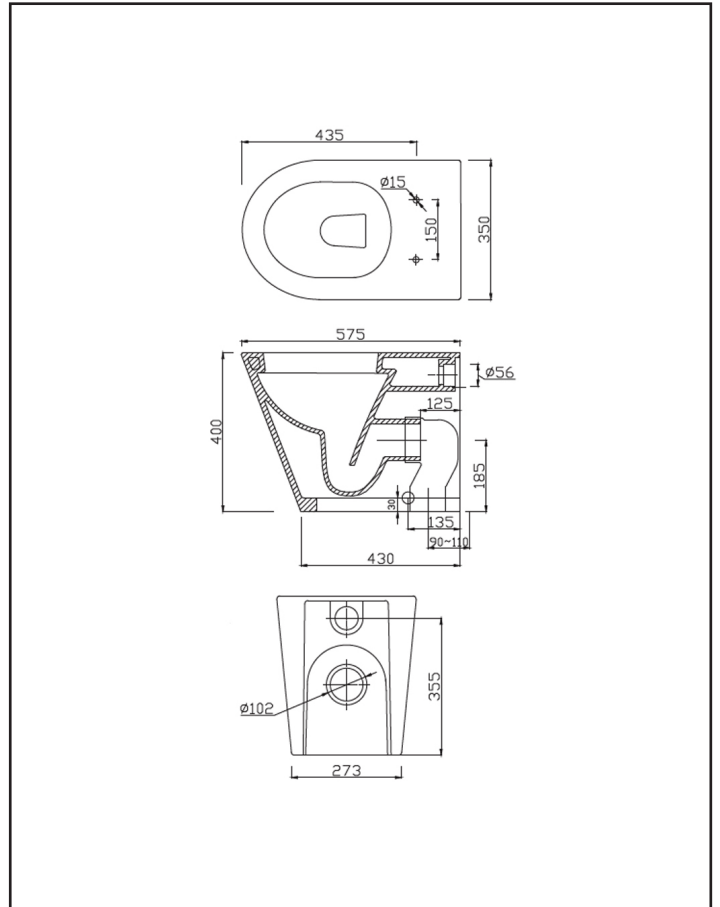

## Harmony Bassini Wall Faced Toilet Pan and Seat Only