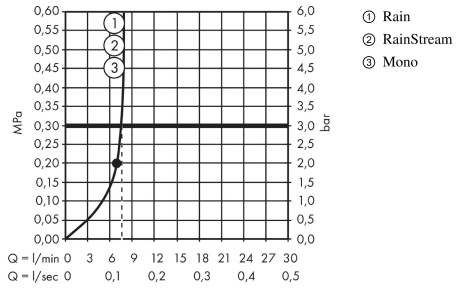

Rainmaker Select

Overhead shower 460 3jet EcoSmart 9 l/min with ceiling connector

Surfaces: **White/Chrome** Article Number: **24016400**

Description

product features

- consists of: overhead shower, ceiling connector
- spray type: Rain, RainStream, MonoRain
- shower head size: 460 x 300 mm
- flow rate Rain spray (at 3 bar): 9 l/min
- flow rate RainStream spray (at 3 bar): 9 l/min
- flow rate Mono spray (at 3 bar): 9 l/min
- easy cleanable glass spray disc
- material spray disc: safety glass
- spray disc removable for cleaning
- overhead shower removable for cleaning
- ceiling connection length: 100 mm
- installation: ceiling
- scope of supply: overhead shower, ceiling connector, special tool, assembly instruction
- not included: basic set

The consumption was measured in combination with the appropriate fittings (thermostat/mixer/in-wall valve) to reflect actual application in practice.