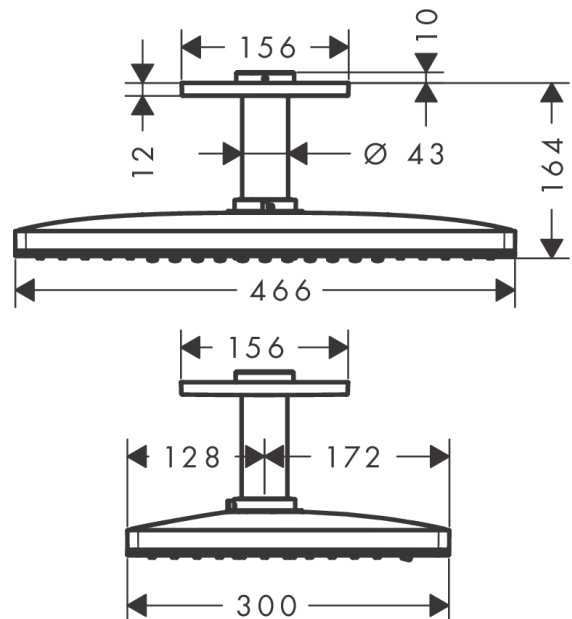

Rainmaker Select

Overhead shower 460 3jet EcoSmart 9 l/min with ceiling connector

Surfaces: **White/Chrome** Article Number: **24016400**

Description

product features

- consists of: overhead shower, ceiling connector
- spray type: Rain, RainStream, MonoRain
- shower head size: 460 x 300 mm
- flow rate Rain spray (at 3 bar): 9 l/min
- flow rate RainStream spray (at 3 bar): 9 l/min
- flow rate Mono spray (at 3 bar): 9 l/min
- easy cleanable glass spray disc
- material spray disc: safety glass
- spray disc removable for cleaning
- overhead shower removable for cleaning
- ceiling connection length: 100 mm
- installation: ceiling
- scope of supply: overhead shower, ceiling connector, special tool, assembly instruction
- not included: basic set

Technology

Certificates

Product image

Scale drawing

Rainmaker Select

Overhead shower 460 3jet EcoSmart 9 l/min with ceiling connector

Surfaces: **White/Chrome** Article Number: **24016400**

Flowchart

The consumption was measured in combination with the appropriate fittings (thermostat/mixer/in-wall valve) to reflect actual application in practice.