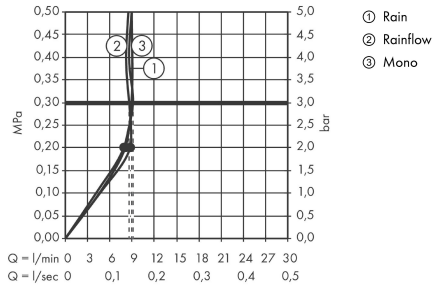

##### product features

- consists of: overhead shower, wall connector
- spray type: Rain, RainFlow, MonoRain
- shower head size: 560 x 260 mm
- flow rate Rain spray (at 3 bar): 9 l/min
- flow rate Mono spray (at 3 bar): 9 l/min
- flow rate RainFlow spray (at 3 bar): 9.5 l/min
- easy cleanable glass spray disc
- material spray disc: safety glass
- spray disc removable for cleaning
- installation: wall-mounted - for installation on iBox
- scope of supply: overhead shower, mixing unit, filters, mounting material, special tool, assembly instruction
- not included: basic set

#### Scale drawing

**Rainmaker Select**

**Overhead shower 580 3jet EcoSmart 9 l/min**

Surfaces: **White/Chrome** Article Number: **24011400**

**Flowchart**

The consumption was measured in combination with the appropriate fittings (thermostat/mixer/in-wall valve) to reflect actual application in practice.