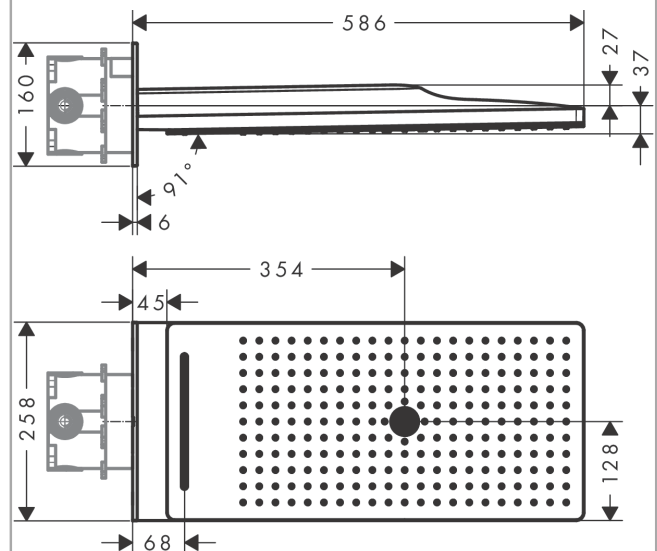

Scale drawing