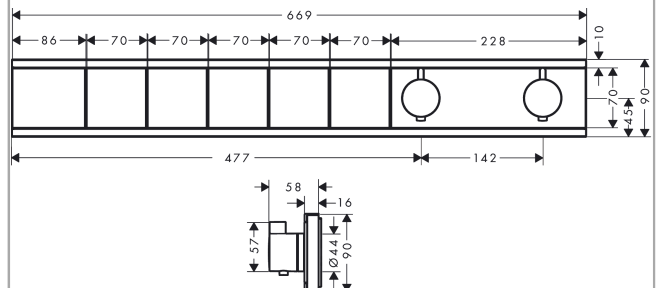

RainSelect

Thermostat for concealed installation for 5 functions

Finish: **Chrome** Article Number: **15384000**

Description

product features

- 5 functions
- thermostat cartridge, Start/stop valve to operate the functions
- depending on volume flow and installation situation approx. 50% flow rate reduction and integrated shut off function
- Select push-button on/off control for 5 outlets
- simultaneous use of several outlets
- maximum flow rate at 3 bar: 38 l/min
- flow rate by simultaneous use of all outlets: 38 l/min
- min. operating pressure: 1 bar
- max. operating pressure: 10 bar
- safety stop at 40 °C
- temperature limitation adjustable
- non-return valve
- Thermostat is delivered with buttons handshower, PowderRain, Waterfall, Rain large, shoulder shower
- connection type: basic set

Technology

Certificates / Sustainability

Product image

Scale drawing