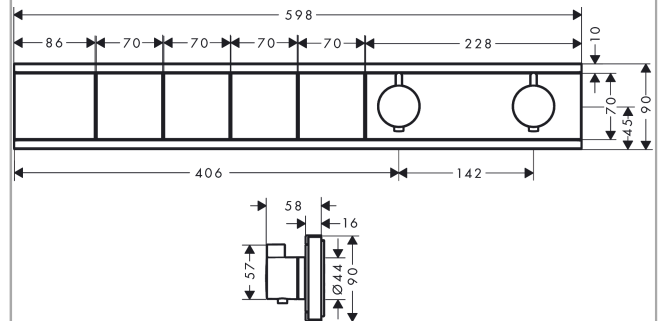

RainSelect

Thermostat for concealed installation for 4 functions

Finish: **Brushed Black Chrome** Article Number: **15382340**

Description

product features

- 4 functions
- thermostat cartridge, Start/stop valve to operate the functions
- depending on volume flow and installation situation approx. 50% flow rate reduction and integrated shut off function
- Select push-button on/off control for 4 outlets
- simultaneous use of several outlets
- maximum flow rate at 3 bar: 38 l/min
- flow rate per outlet: 26 l/min
- flow rate by simultaneous use of all outlets: 38 l/min
- min. operating pressure: 1 bar
- max. operating pressure: 10 bar
- safety stop at 40 °C
- temperature limitation adjustable
- non-return valve
- Thermostat is delivered with buttons handshower, PowderRain, Waterfall, Rain large
- connection type: basic set

Technology

Design awards

Certificates / Sustainability

Product image

Scale drawing

RainSelect

Thermostat for concealed installation for 4 functions

Finish: **Brushed Black Chrome** Article Number: **15382340**