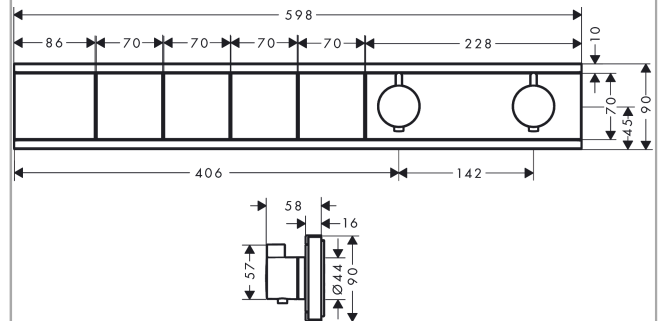

RainSelect

Thermostat for concealed installation for 4 functions

Finish: **Matt White** Article Number: **15382700**

15382700

Description

product features

- 4 functions
- thermostat cartridge, Start/stop valve to operate the functions
- depending on volume flow and installation situation approx. 50% flow rate reduction and integrated shut off function
- Select push-button on/off control for 4 outlets
- simultaneous use of several outlets
- maximum flow rate at 3 bar: 38 l/min
- flow rate per outlet: 26 l/min
- flow rate by simultaneous use of all outlets: 38 l/min
- min. operating pressure: 1 bar
- max. operating pressure: 10 bar
- safety stop at 40 °C
- temperature limitation adjustable
- non-return valve
- Thermostat is delivered with buttons handshower, PowderRain, Waterfall, Rain large
- connection type: basic set

Technology

Design awards

Certificates / Sustainability

Product image

Scale drawing

RainSelect
Thermostat for concealed installation for 4 functions
 Finish: **Matt White** Article Number: **15382700**

Installation examples