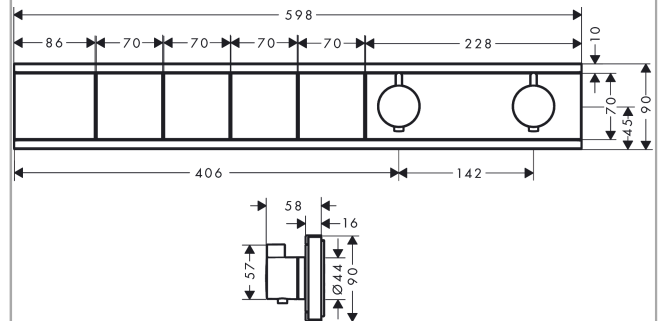

RainSelect

Thermostat for concealed installation for 4 functions

Finish: **Chrome** Article Number: **15382000**

15382000

Description

product features

- 4 functions
- thermostat cartridge, Start/stop valve to operate the functions
- depending on volume flow and installation situation approx. 50% flow rate reduction and integrated shut off function
- Select push-button on/off control for 4 outlets
- simultaneous use of several outlets
- maximum flow rate at 3 bar: 38 l/min
- flow rate per outlet: 26 l/min
- flow rate by simultaneous use of all outlets: 38 l/min
- min. operating pressure: 1 bar
- max. operating pressure: 10 bar
- safety stop at 40 °C
- temperature limitation adjustable
- non-return valve
- Thermostat is delivered with buttons handshower, PowderRain, Waterfall, Rain large
- connection type: basic set

Technology

Design awards

Certificates / Sustainability

Product image

Scale drawing

RainSelect
Thermostat for concealed installation for 4 functions
 Finish: **Chrome** Article Number: **15382000**

Installation examples