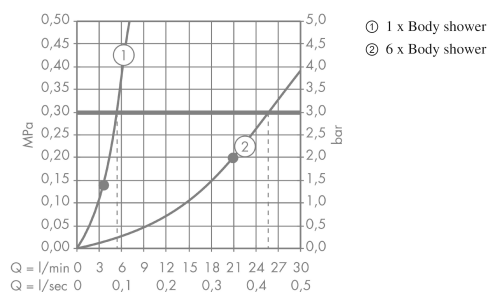

Bodyvette

Body shower 1jet

Surfaces: **Chrome** Article Number: **28466000**

Description

product features

- spray type: normal spray
- ball-joint: side shower angle adjustable
- grey spray disc
- scope of supply: body shower, escutcheon, assembly instruction

Technology

Product image

Scale drawing

Flowchart

The consumption was measured in combination with the appropriate fittings (thermostat/mixer/in-wall valve) to reflect actual application in practice.