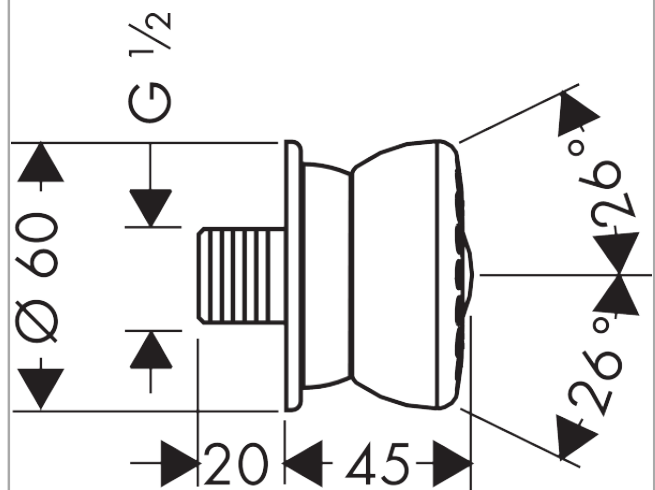

Bodyvette

Body shower 1jet

Surfaces: **Chrome** Article Number: **28466000**

Description

product features

- spray type: normal spray
- ball-joint: side shower angle adjustable
- grey spray disc
- scope of supply: body shower, escutcheon, assembly instruction

Technology

Product image

Scale drawing

Flowchart

The consumption was measured in combination with the appropriate fittings (thermostat/mixer/in-wall valve) to reflect actual application in practice.