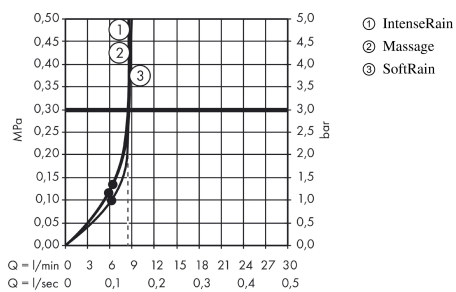

Croma Select S
Hand shower Multi EcoSmart 9 l/min
 Surfaces: **White/Chrome** Article Number: **26801400**

Description

product features

- shower head size: 110 mm
- spray type: SoftRain, IntenseRain, Massage spray
- convenient diversion via Select button
- maximum flow rate at 3 bar: 9 l/min
- suitable for continuous flow water heaters
- scope of supply: hand shower, filter seal, assembly instruction

Technology

Certificates

Product image

Scale drawing

Flowchart

The consumption was measured in combination with the appropriate fittings (thermostat/mixer/ in-wall valve) to reflect actual application in practice.