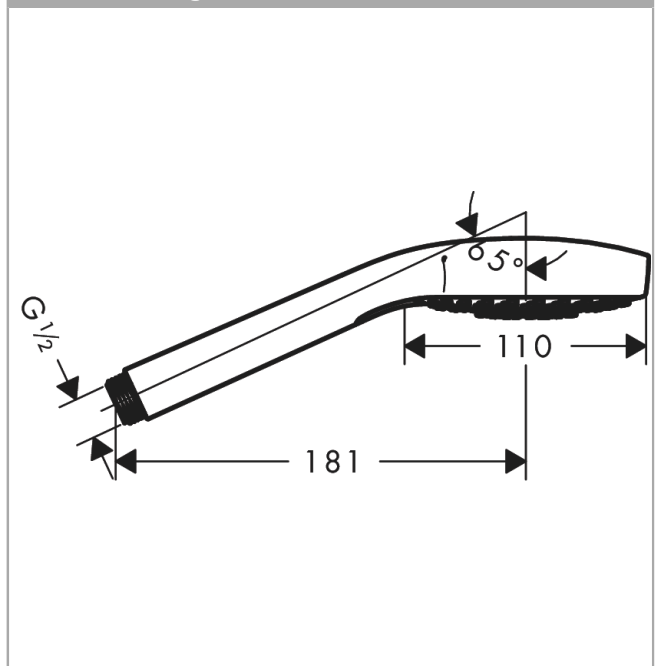

Croma Select S
Hand shower Multi EcoSmart 9 l/min
 Surfaces: **White/Chrome** Article Number: **26801400**

Description

product features

- shower head size: 110 mm
- spray type: SoftRain, IntenseRain, Massage spray
- convenient diversion via Select button
- maximum flow rate at 3 bar: 9 l/min
- suitable for continuous flow water heaters
- scope of supply: hand shower, filter seal, assembly instruction

Technology

Certificates

Product image

Scale drawing

Flowchart

The consumption was measured in combination with the appropriate fittings (thermostat/mixer/ in-wall valve) to reflect actual application in practice.