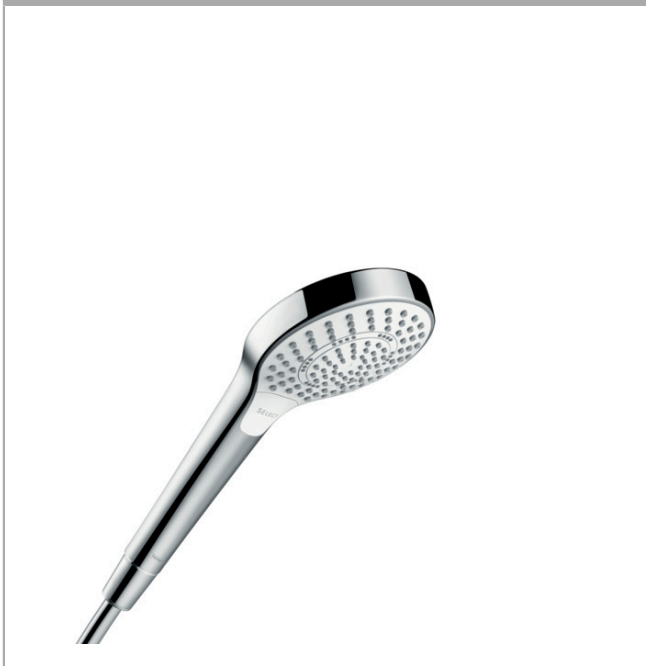

Croma Select S
Hand shower Multi EcoSmart 9 l/min
 Surfaces: **White/Chrome** Article Number: **26801400**

Description

product features

- shower head size: 110 mm
- spray type: SoftRain, IntenseRain, Massage spray
- convenient diversion via Select button
- maximum flow rate at 3 bar: 9 l/min
- suitable for continuous flow water heaters
- scope of supply: hand shower, filter seal, assembly instruction

Technology

Certificates

Product image

Scale drawing

Flowchart

The consumption was measured in combination with the appropriate fittings (thermostat/mixer/ in-wall valve) to reflect actual application in practice.