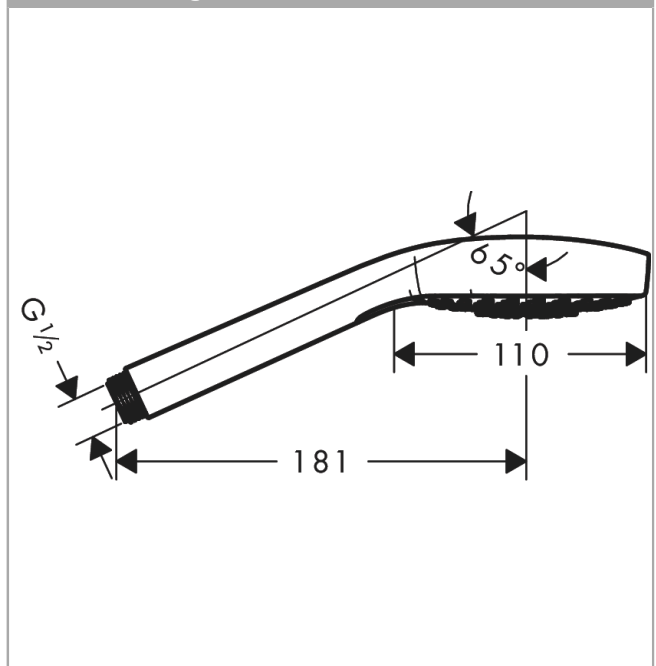

Croma Select E
Hand shower Multi EcoSmart 9 l/min
 Surfaces: **White/Chrome** Article Number: **26811400**

Description

product features

- shower head size: 110 mm
- spray type: SoftRain, IntenseRain, Massage spray
- convenient diversion via Select button
- maximum flow rate at 3 bar: 9 l/min
- suitable for continuous flow water heaters
- scope of supply: hand shower, filter seal, assembly instruction

Technology

Certificates

Product image

Scale drawing

Flowchart

The consumption was measured in combination with the appropriate fittings (thermostat/mixer/ in-wall valve) to reflect actual application in practice.