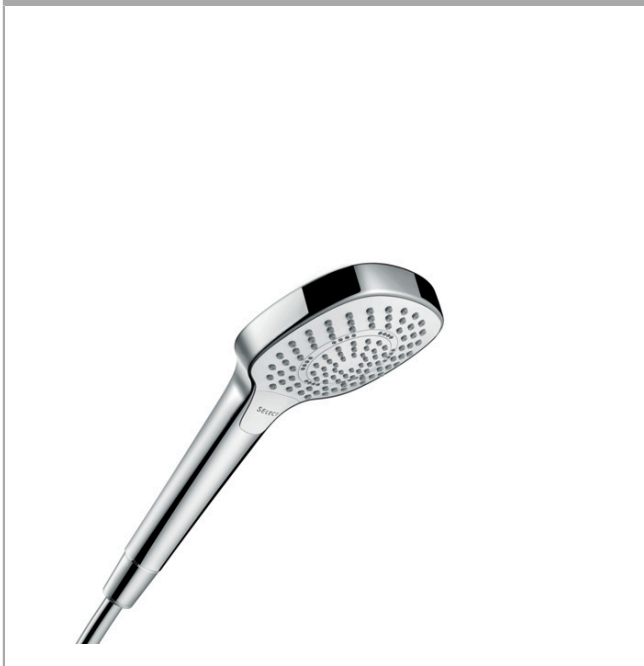

Croma Select E
Hand shower Multi EcoSmart 9 l/min
 Surfaces: **White/Chrome** Article Number: **26811400**

Description

product features

- shower head size: 110 mm
- spray type: SoftRain, IntenseRain, Massage spray
- convenient diversion via Select button
- maximum flow rate at 3 bar: 9 l/min
- suitable for continuous flow water heaters
- scope of supply: hand shower, filter seal, assembly instruction

Technology

Certificates

Product image

Scale drawing

Flowchart

The consumption was measured in combination with the appropriate fittings (thermostat/mixer/ in-wall valve) to reflect actual application in practice.