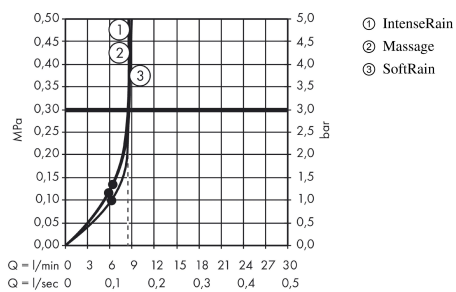

Croma Select E
Hand shower Multi EcoSmart 9 l/min
 Surfaces: **White/Chrome** Article Number: **26811400**

Description

product features

- shower head size: 110 mm
- spray type: SoftRain, IntenseRain, Massage spray
- convenient diversion via Select button
- maximum flow rate at 3 bar: 9 l/min
- suitable for continuous flow water heaters
- scope of supply: hand shower, filter seal, assembly instruction

Technology

Certificates

Product image

Scale drawing

Flowchart

The consumption was measured in combination with the appropriate fittings (thermostat/mixer/ in-wall valve) to reflect actual application in practice.