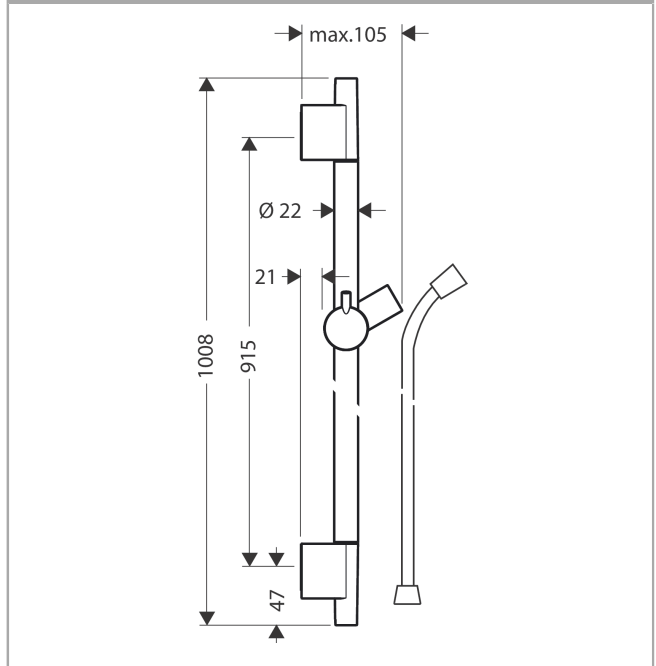

Unica

Shower bar S Puro 90 cm with Isiflex shower hose 160 cm

Finish: **Matt White** Article Number: **28631700**

Description

product features

- consists of: shower bar, shower hose, slider
- pivot connector prevents hose from tangling
- pipe length: 1008 mm
- shower bar diameter: 22 mm
- profile pipe: round
- drilling distance: 915 mm
- metal hand shower holder
- hand shower holder with locking mechanism
- slider steplessly adjustable
- inclination angle adjustable via raster
- wall supports made of plastic

Design awards

Product image

Scale drawing

Unica
Shower bar S Puro 90 cm with Isiflex shower hose 160 cm
 Finish: **Matt White** Article Number: **28631700**

Installation examples