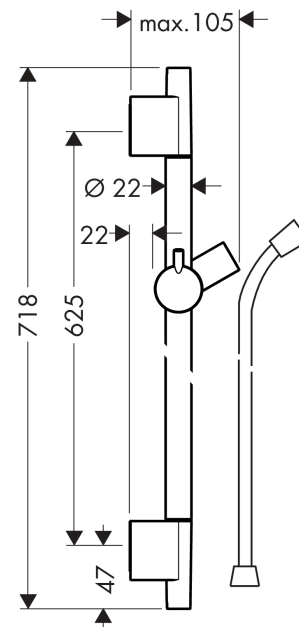

**Unica****Shower bar S Puro 65 cm with shower hose**Surfaces: **Chrome** Article Number: **28632000****Description****product features**

- consists of: shower bar, shower hose, slider
- brass pipe with a bar calibre of 22 mm
- slide inclination angle steplessly adjustable
- scope of supply: shower bar, mounting material, assembly instruction

**Product image****Scale drawing**

**Unica**  
**Shower bar S Puro 65 cm with shower hose**  
 Surfaces: **Chrome** Article Number: **28632000**

Installation examples